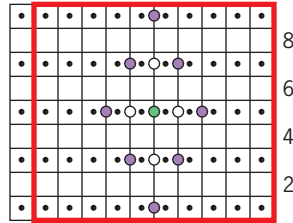

SUFFRAGETTE BEADED DRAWSTRING BAG

Kristine Byrnes

KEY

- k on RS
- k on WS
- sl Dark Grape bead
- sl Hunter Green bead
- sl White bead
- patt rep

DIAMOND

10-st rep

BOTTOM BAND