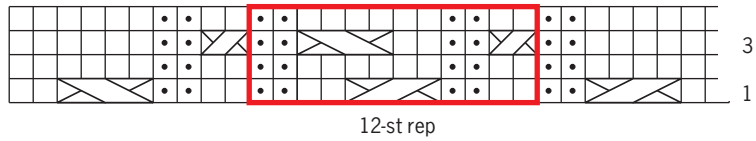

VEST FOR THE CRICKET MATCH

Annie Modesitt

CABLE—SIZES 40¾, 50½, 60 INCHES

CABLE—SIZES 43¼, 48, 52¾, 57½ INCHES

CABLED RIB

KEY

k on RS; p on WS

p on RS; k on WS

patt rep

sl 1 st onto cn, hold in back, k1, k1 from cn

sl 2 sts onto cn, hold in front, k2, k2 from cn

sl 2 sts onto cn, hold in back, k2 k2 from cn