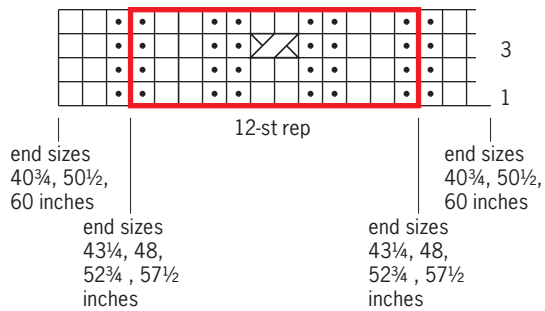

VEST FOR THE CRICKET MATCH

Annie Modesitt

CABLE—SIZES 40¾, 50½, 60 INCHES

CABLE—SIZES 43¼, 48, 52¾, 57½ INCHES

CABLED RIB

KEY

k on RS; p on WS

p on RS; k on WS

patt rep

sl 1 st onto cn, hold in back, k1, k1 from cn

sl 2 sts onto cn, hold in front, k2, k2 from cn

sl 2 sts onto cn, hold in back, k2 k2 from cn