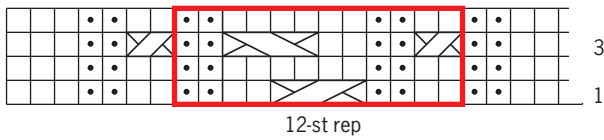

VEST FOR THE CRICKET MATCH

Annie Modesitt

CABLE—SIZES 40¾, 50½, 60 INCHES

CABLE—SIZES 43¼, 48, 52¾, 57½ INCHES

CABLED RIB

KEY

k on RS; p on WS

p on RS; k on WS

patt rep

sl 1 st onto cn, hold in back, k1, k1 from cn

sl 2 sts onto cn, hold in front, k2, k2 from cn

sl 2 sts onto cn, hold in back, k2 k2 from cn