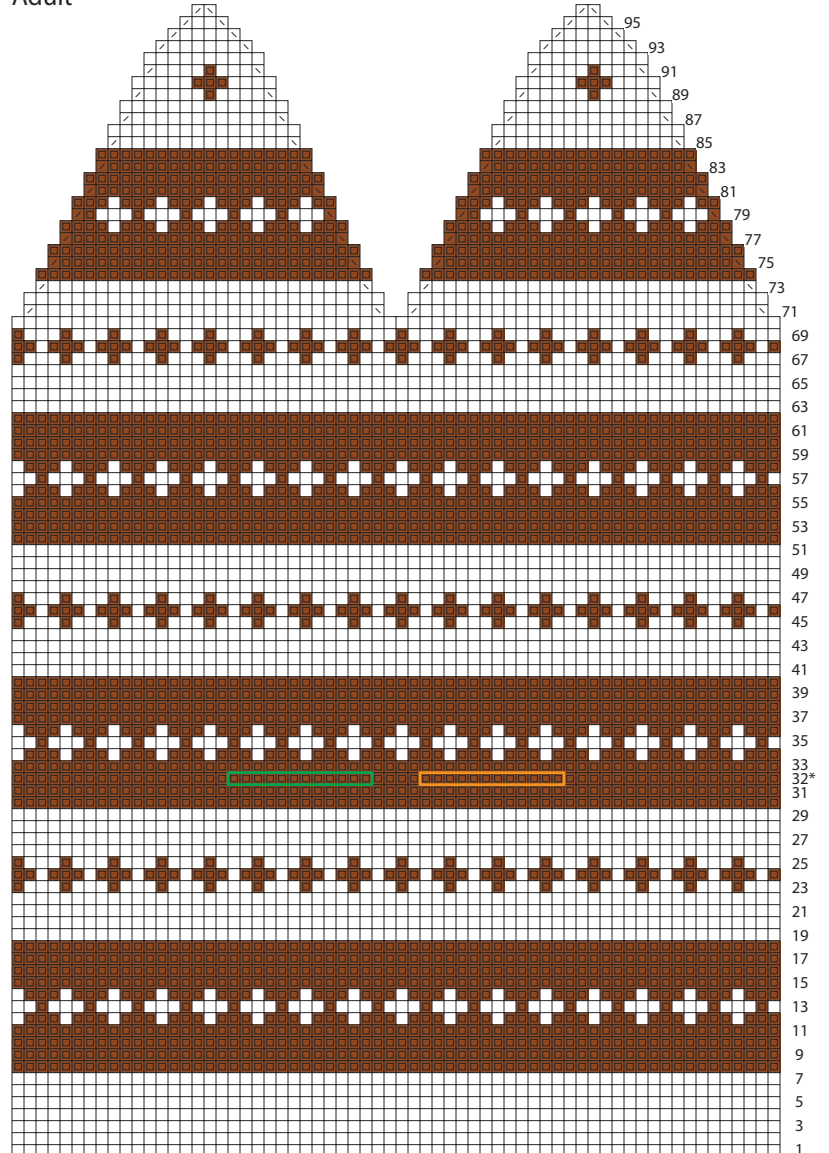

Orenburg Mittens for Men and Boys

GALINA A. KHMELEVA

Key

-  MC
-  CC
-  with MC, k2tog
-  with MC, k2tog tbl
-  with CC, k2tog
-  with CC, k2tog tbl
-  left thumb placement
-  right thumb placement

Child

44 sts dec'd to 4 sts

*Work as given in instructions

Adult

64 sts dec'd to 4 sts

*Work as given in instructions