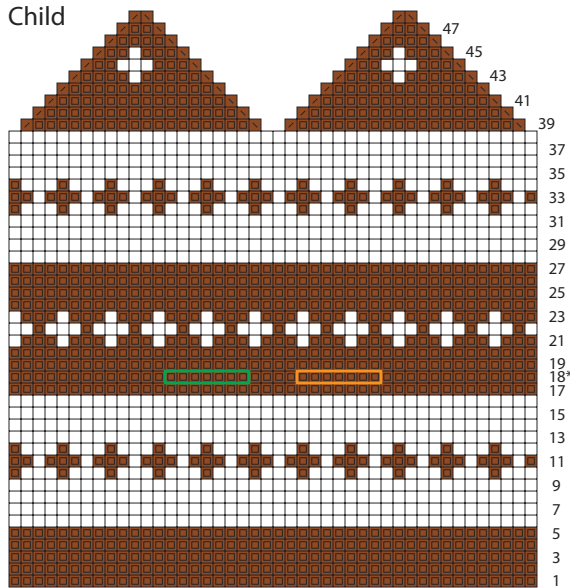

Orenburg Mittens for Men and Boys

GALINA A. KHMELEVA

Key

-  MC
-  CC
-  with MC, k2tog
-  with MC, k2tog tbl
-  with CC, k2tog
-  with CC, k2tog tbl
-  left thumb placement
-  right thumb placement

Child

44 sts dec'd to 4 sts

*Work as given in instructions

Adult

64 sts dec'd to 4 sts

*Work as given in instructions