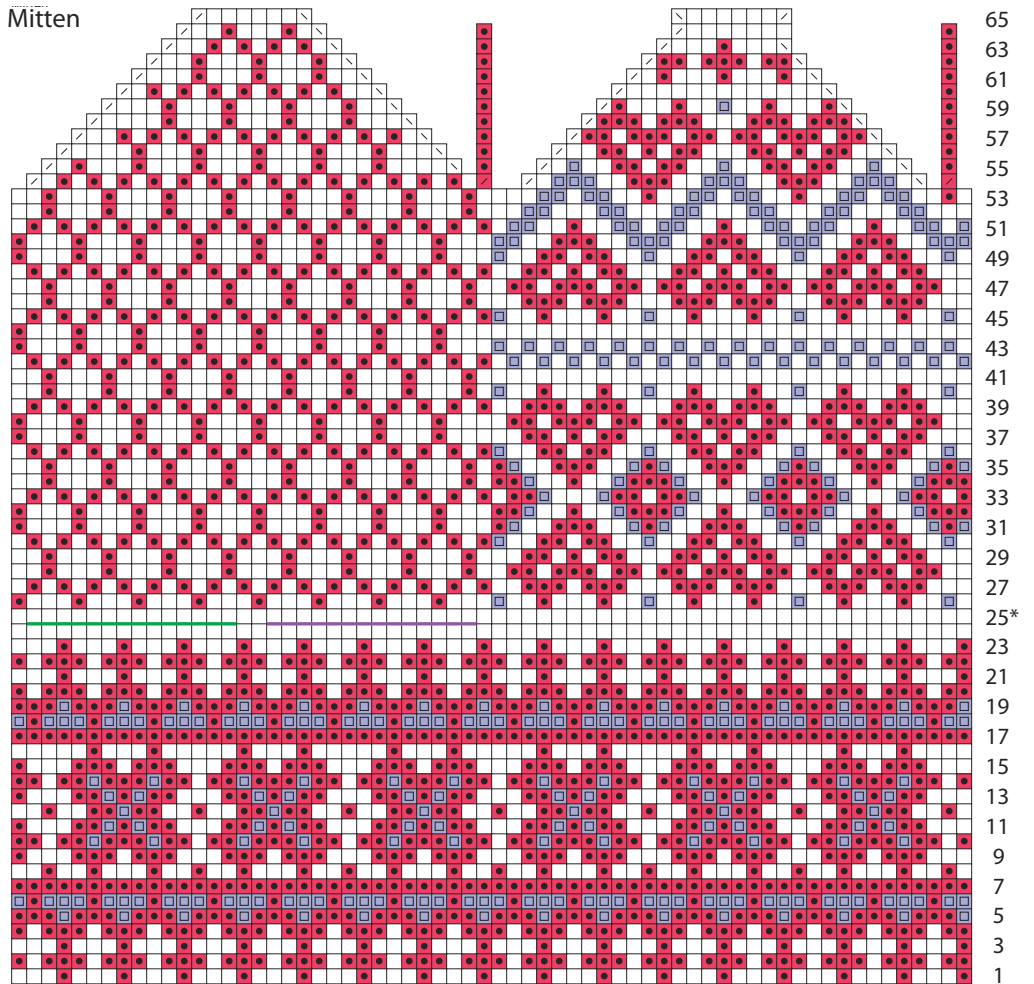

Sámi Children's Mittens

LAURA RICKETTS

Key

- MC
- CC1
- CC2
- /
 with MC, k2tog
- \
 with MC, ssk
- /
 with CC1, k2tog
- Right thumb placement
- Left thumb placement

Thumb

Mitten

*Work as given in directions