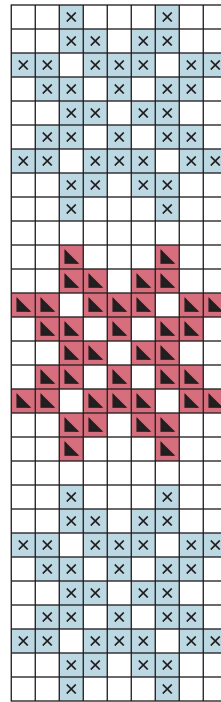

Aire's Gloves to Knit

NANCY BUSH

- Key
- MC
 - CC1 inlay
 - CC2 inlay
 - CC3 inlay
 - CC4 inlay
 - CC5 inlay
 - CC6 inlay

37 sts

Aire's Gloves to Knit

NANCY BUSH

Little Finger

5 sts

Ring Finger

7 sts

Middle Finger

7 sts

Index Finger

9 sts

Thumb

9 sts

Key

- MC
- CC1 inlay
- CC2 inlay
- CC3 inlay
- CC4 inlay
- CC5 inlay
- CC6 inlay