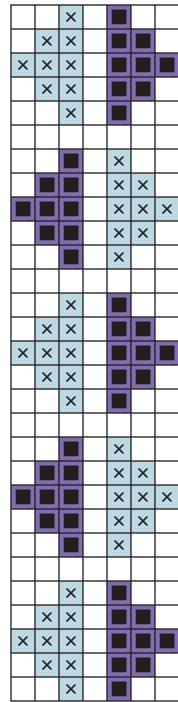

Aire's Gloves to Knit

NANCY BUSH

- Key
- MC
 - CC1 inlay
 - CC2 inlay
 - CC3 inlay
 - CC4 inlay
 - CC5 inlay
 - CC6 inlay

37 sts

Aire's Gloves to Knit

NANCY BUSH

Little Finger

5 sts

Ring Finger

7 sts

Middle Finger

7 sts

Index Finger

9 sts

Thumb

9 sts

Key

- MC
- CC1 inlay
- CC2 inlay
- CC3 inlay
- CC4 inlay
- CC5 inlay
- CC6 inlay