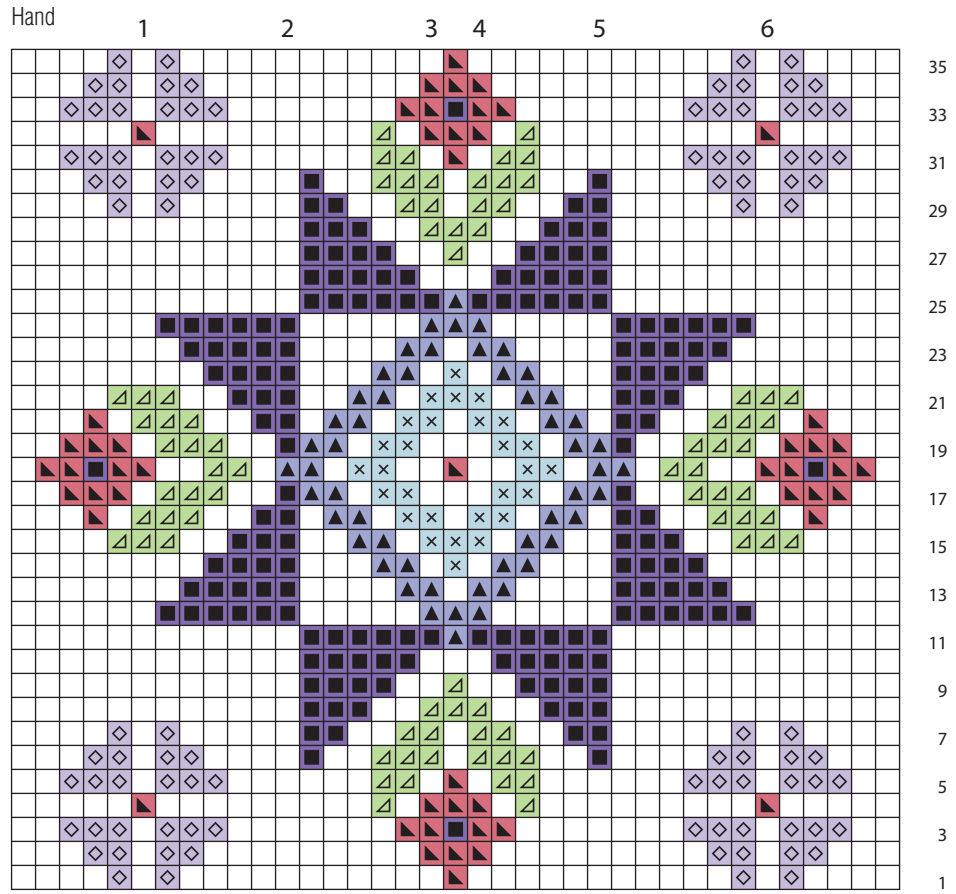

Aire's Gloves to Knit

NANCY BUSH

- Key
- MC
 - CC1 inlay
 - CC2 inlay
 - CC3 inlay
 - CC4 inlay
 - CC5 inlay
 - CC6 inlay

37 sts

Aire's Gloves to Knit

NANCY BUSH

Little Finger

5 sts

Ring Finger

7 sts

Middle Finger

7 sts

Index Finger

9 sts

Thumb

9 sts