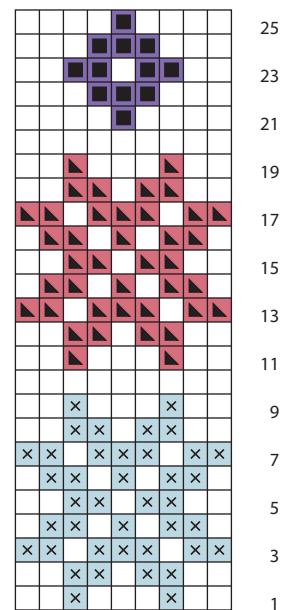

Aire's Gloves to Knit

NANCY BUSH

- Key
- MC
 - CC1 inlay
 - CC2 inlay
 - CC3 inlay
 - CC4 inlay
 - CC5 inlay
 - CC6 inlay

37 sts

Aire's Gloves to Knit

NANCY BUSH

Little Finger

5 sts

Ring Finger

7 sts

Middle Finger

7 sts

Index Finger

9 sts

Thumb

9 sts

Key

- MC
- CC1 inlay
- CC2 inlay
- CC3 inlay
- CC4 inlay
- CC5 inlay
- CC6 inlay