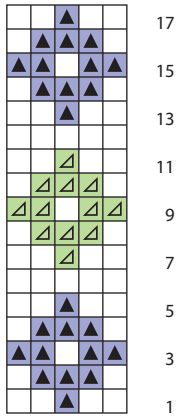

Aire's Gloves to Knit

NANCY BUSH

- Key
- MC
 - CC1 inlay
 - CC2 inlay
 - CC3 inlay
 - CC4 inlay
 - CC5 inlay
 - CC6 inlay

37 sts

Aire's Gloves to Knit

NANCY BUSH

Little Finger

5 sts

Ring Finger

7 sts

Middle Finger

7 sts

Index Finger

9 sts

Thumb

9 sts

Key

- MC
- CC1 inlay
- CC2 inlay
- CC3 inlay
- CC4 inlay
- CC5 inlay
- CC6 inlay