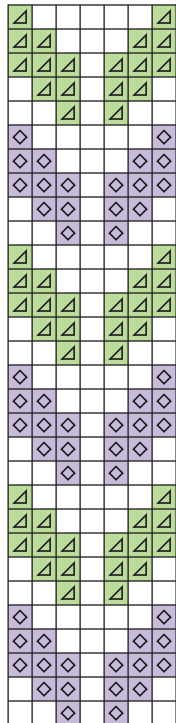

Aire's Gloves to Knit

NANCY BUSH

- Key
- MC
 - CC1 inlay
 - CC2 inlay
 - CC3 inlay
 - CC4 inlay
 - CC5 inlay
 - CC6 inlay

37 sts

Aire's Gloves to Knit

NANCY BUSH

Little Finger

5 sts

Ring Finger

7 sts

Middle Finger

7 sts

Index Finger

9 sts

Thumb

9 sts

Key

- MC
- CC1 inlay
- CC2 inlay
- CC3 inlay
- CC4 inlay
- CC5 inlay
- CC6 inlay