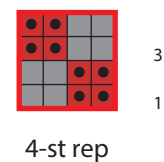

# Skaite-Maria: The Red and Black Mittens

LAURA RICKETTS

← Inspired by the preceding article →

Mitten Tip

Cuff

Key

- with MC, k
- with CC, k
- with MC, k2tog
- with MC, ssk
- with CC, k2tog
- with CC, ssk
- patt rep

Checked

Thumb Tip