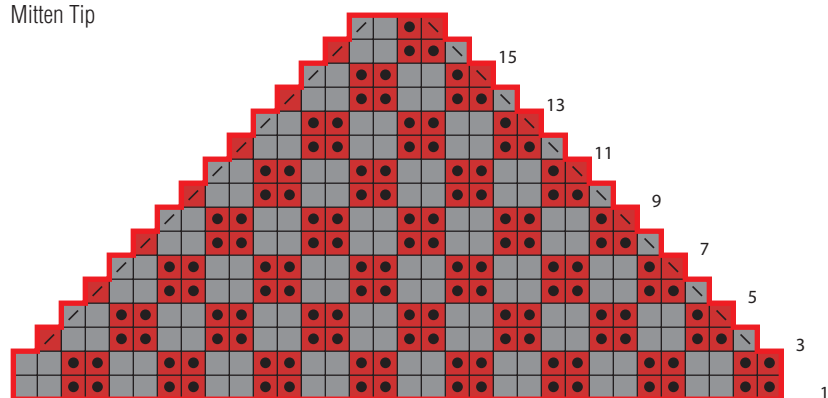

# Skaite-Maria: The Red and Black Mittens

LAURA RICKETTS

← Inspired by the preceding article →

Mitten Tip

Cuff

Key

- with MC, k
- with CC, k
- with MC, k2tog
- with MC, ssk
- with CC, k2tog
- with CC, ssk
- patt rep

Checked

Thumb Tip