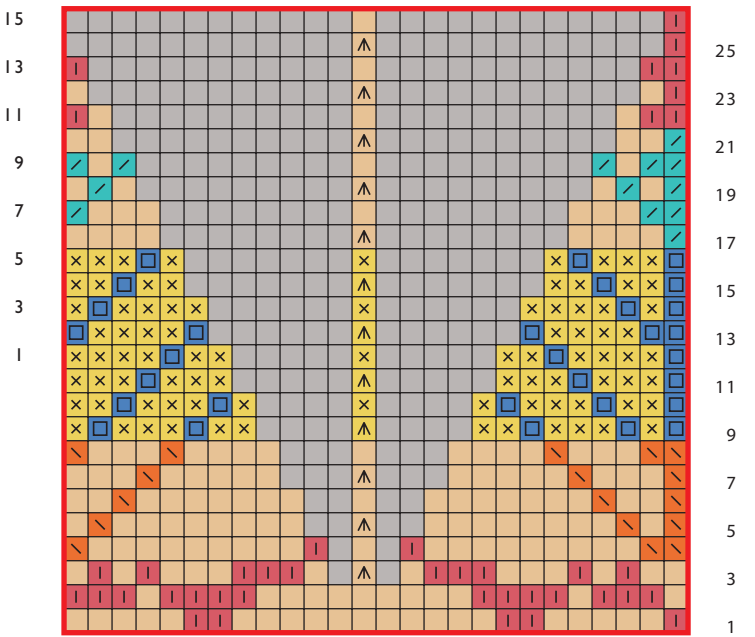

The Tam O'Shanter

EILEEN LEE

Chart 1

7-st rep

Chart 2

26-st rep

Chart 3

26-st rep

Key

- | | |
|---|---|
|  Color 1 |  Color 6 |
|  Color 2 |  Color 7 |
|  Color 3 |  no stitch |
|  Color 4 |  CDD |
|  Color 5 |  patt rep |