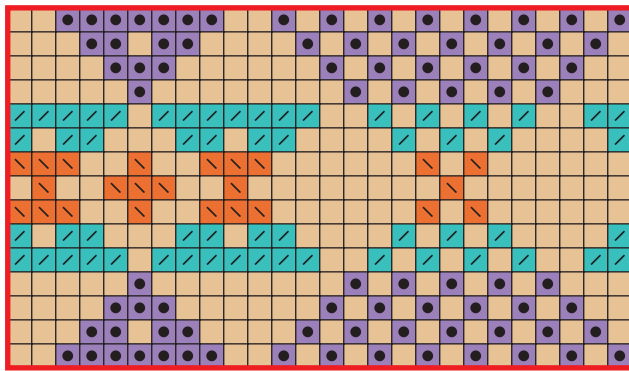

The Tam O'Shanter

EILEEN LEE

Chart 1

7-st rep

Chart 2

26-st rep

Chart 3

26-st rep

Key

- | | |
|---|---|
|  Color 1 |  Color 6 |
|  Color 2 |  Color 7 |
|  Color 3 |  no stitch |
|  Color 4 |  CDD |
|  Color 5 |  patt rep |