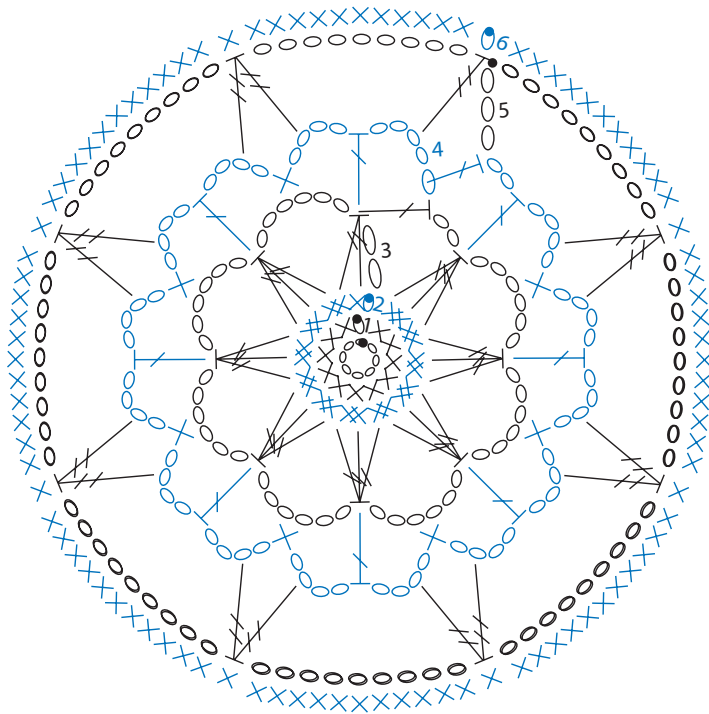

Love Grows: A Half-Moon Clutch to Crochet

KATHERINE DURACK

Motif

Key

● sl st

○ ch

× sc

┆ dc

┆ tr

●●● 3-st seam