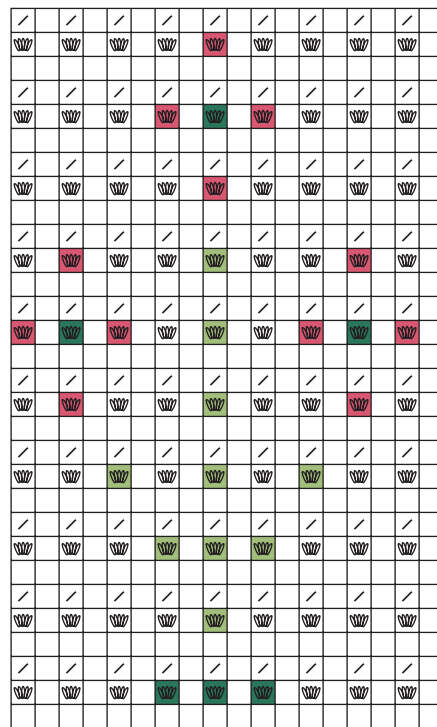

# Vermont Carriage Mittens

DONNA DRUCHUNAS

Flower

Key

-  MC
-  k2tog with MC
-  loop with MC
-  loop with CC1
-  loop with CC2
-  loop with CC3

18 sts