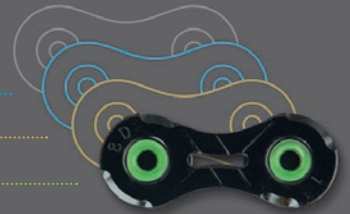

1. Heat treatment
2. Surface treatment
3. Nickel coating
4. DLC coating