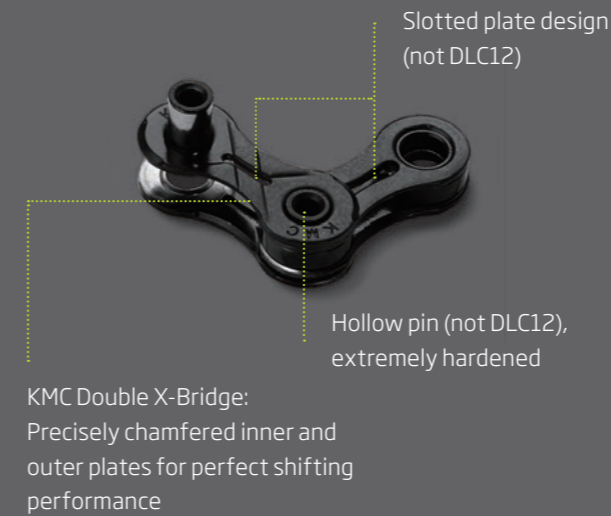

DLC-Technology: Extremely Durable, Extremely Precise.

Unsurpassed durability due to precisely hardened and carefully polished pins and inner plates. Our DLC chains are coated with diamond-like coating ensuring very long lasting optical black beauty. Even more so the coating makes the surface of the chain very smooth giving it excellent shifting performances.

Extremely light, extremely precise
2.05 grams per link (DLC11)

Powerful protection
based on advanced treatments