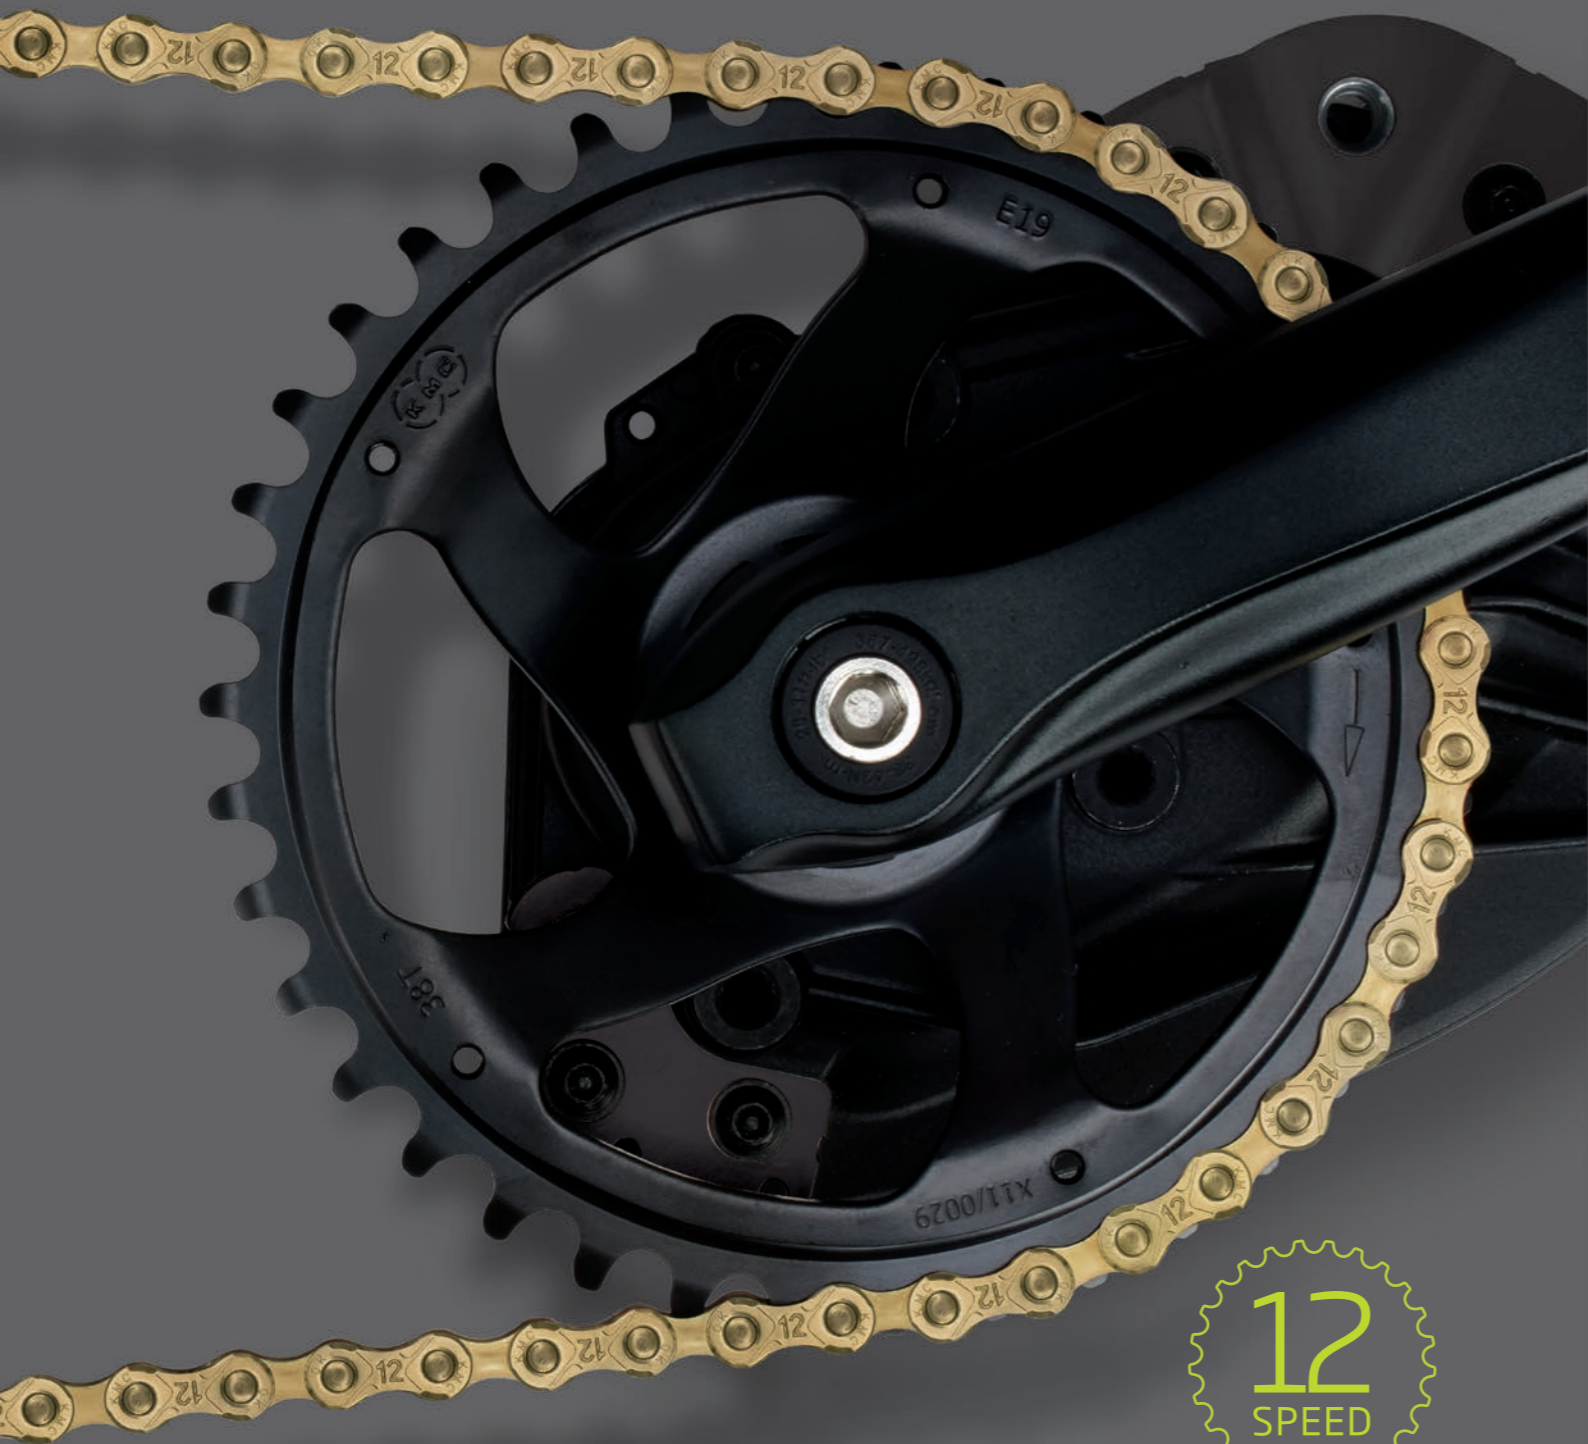

Maximum Performance: 12-Speed Chain for E-Bikes

12
SPEED

DERAILLEUR e-Series

- > For e-Bikes with mid-motors
- > Highest reliability
- > High torsional rigidity
- > Maximum durability
- > Includes a MissingLink
- > Durability ●●●●●

COMPATIBLE WITH
BOSCH
e-BIKE SYSTEMS

e12 > Compatible with all 12-speed systems using Shimano standard

PRODUCT UPDATE		Ti-N TITANIUM-NITRIDE	Ti-N Gold	130 links - 1/30 box Art. Nr.: BE12TTI301		4 715575 901695
			Black Tech	130 links - 1/30 box Art. Nr.: BE12TBB301		4 715575 901756
PRODUCT UPDATE		EPT ANTI-RUST		130 links - 1/30 box Art. Nr.: BE12TEP301		4 715575 901817
				130 links - 5 St./box + 5 CL Art. Nr.: WP5E12TEP301		4 715575 900667
PRODUCT UPDATE		EPT ANTI-RUST		130 links - 25 pcs/box + 25 CL Art. Nr.: WPE12EP301		4 715575 902142
				50 m roll + 40 CL Art. Nr.: WRE12TEPT1		4 715575 902111
MISSING LINK			12NR Ti-N Gold	2 sets p/card, 50 p/master carton Art. Nr.: C12GNR000		4 715575 894843
			12NR DLCO	2 sets p/card, 50 p/master carton Art. Nr.: C12DLCNRO		4 715575 894645
			12NR EPT Silver	2 sets p/card, 50 p/master carton Art. Nr.: C12EPTNRO		4 715575 894676

e11 > Compatible with all 11-speed systems

PRODUCT UPDATE		Silver (Nickel plated)		122 links - 1/30 box Art. Nr.: BE11TNP22		4 715575 890005
				136 links - 1/30 box Art. Nr.: BE11TEP36		4 715575 890036
PRODUCT UPDATE		EPT ANTI-RUST		136 links - 5 pcs./box + 5 CL Art. Nr.: WP5E11TEP36		4 715575 900650
				50 m roll + 40 CL Art. Nr.: WRE11TEPT		4 715575 895437
MISSING LINK			11NR EPT Silver	2 sets p/card, 50 p/master carton Art. Nr.: C11EPTNRO		4 715575 896755
				Box, 40 sets Art. Nr.: WC11EPTNR		4 715575 882291