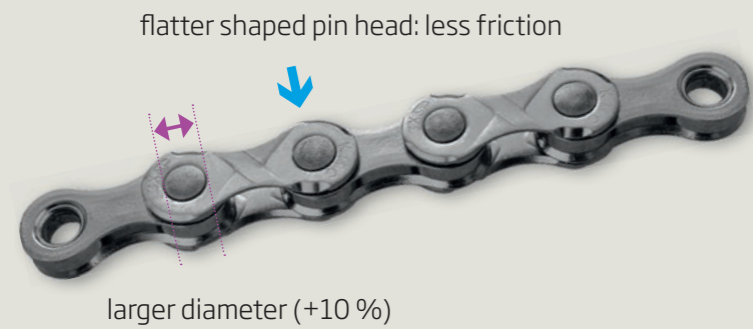

E-Bike Technology

Our e-Bike chains are specially designed for use in combination with strong mid motors. To achieve the high standards for an approval on modern e-bikes, we spent a lot of energy in the development of chains that even surpass the requirements guaranteeing an extra safety reserve. Our e-bike specific construction features that enable this.

Shield Tech by KMC – patented riveting achieving industry-leading pin power to withstand lateral stress.