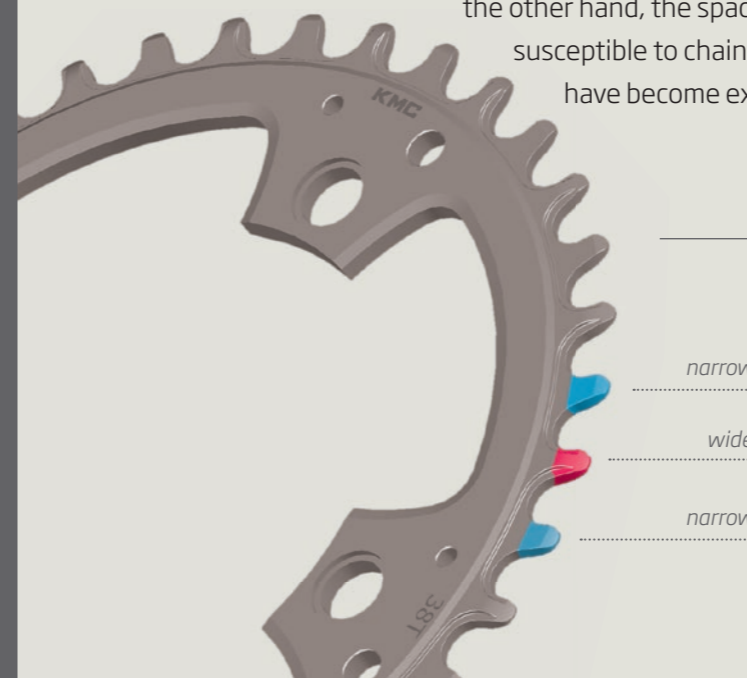

Narrow-Wide Chainrings

Narrow-wide is a new type of tooth profile for chainrings in which narrow and wider teeth alternate. The idea behind it: a more stable toothing of chain and chainring or sprocket.

A look at the details of a chain reveals the problem. The distance between the inner plates is smaller than the distance between the outer plates. On a conventional chainring, the width of the teeth is chosen so that the teeth fit into the space between the inner plates. This inevitably leads to greater play in the wider outer plates. With narrow-wide, on the other hand, the space between the plates is perfectly filled and the drivetrain is less susceptible to chain drop, a specific problems with 1x systems, where the chain lines have become extreme.