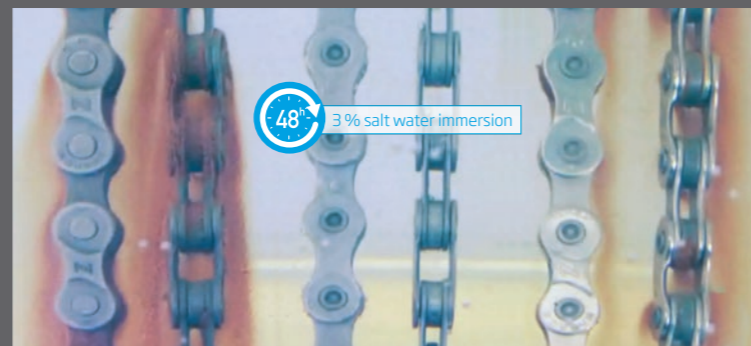

EPT: Rust Protection Redefined.

- non-toxic, environmentally friendly
- 100 % coating: each component of a link is treated separately
- first traces of rust only after 650 h of salt spray test (twice as long as conventional rust protection)
- smooth surface > excellent running qualities.
- minimized dirt buildup
- relieved maintenance, reduced wear

e1 EPT