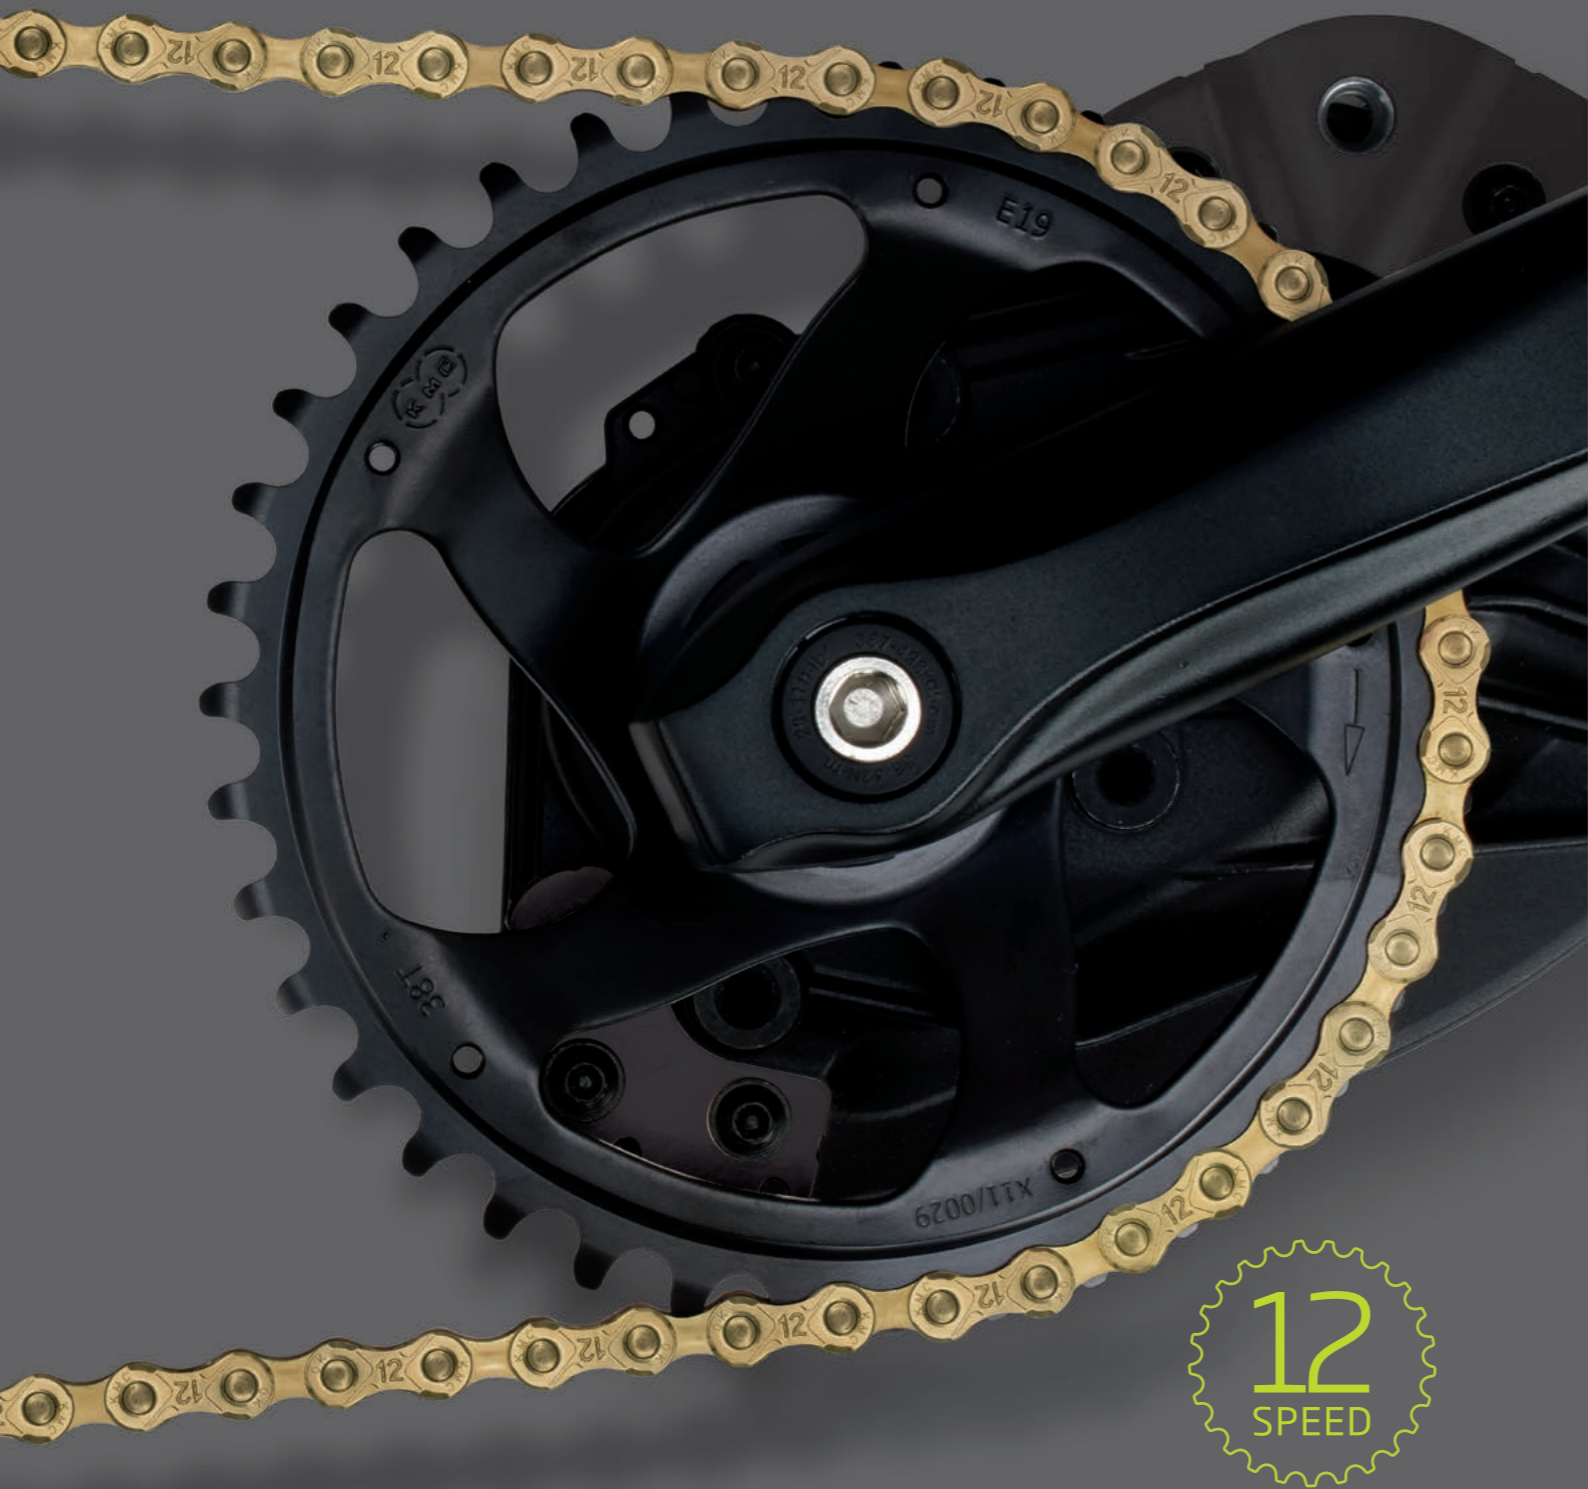

Maximum Performance: 12-Speed Chain for E-Bikes

12
SPEED

DERAILLEUR e-Series

- > For e-Bikes with mid-motors
- > Highest reliability
- > High torsional rigidity
- > Maximum durability
- > Includes a MissingLink
- > Durability ●●●●●

COMPATIBLE WITH
BOSCH
e-BIKE SYSTEMS

e12

The e12 models have been redesigned for SHIMANO standard derailleur systems to further optimise shifting performance (not compatible with SRAM systems).

PRODUCT UPDATE		Ti-N TITANIUM-NITRIDE	Ti-N Gold	130 links - 1/30 box Art. Nr.: BE12TTI301		4 715575 901695
			Black Tech	130 links - 1/30 box Art. Nr.: BE12TBB301		4 715575 901756
PRODUCT UPDATE		EPT ANTI-RUST		130 links - 1/30 box Art. Nr.: BE12TEP301		4 715575 901817
				130 links - 5 St./box + 5 CL Art. Nr.: WP5E12TEP301		4 715575 900667
				130 links - 25 pcs/box + 25 CL Art. Nr.: WPE12EP301		4 715575 902142
MISSING LINK				50 m roll + 40 CL Art. Nr.: WRE12TEPT1		4 715575 902111
			12NR Ti-N Gold	2 sets p/card, 50 p/master carton Art. Nr.: C12GNR000		4 715575 894843
			12NR DLCO	2 sets p/card, 50 p/master carton Art. Nr.: C12DLCNRO		4 715575 894645
			12NR EPT Silver	2 sets p/card, 50 p/master carton Art. Nr.: C12EPTNRO		4 715575 894676

e11

> Compatible with all 11-speed systems

MISSING LINK				Silver (Nickel plated)	122 links - 1/30 box Art. Nr.: BE11TNP22		4 715575 890005
					136 links - 1/30 box Art. Nr.: BE11TEP36		4 715575 890036
				EPT ANTI-RUST	136 links - 5 pcs./box + 5 CL Art. Nr.: WP5E11TEP36		4 715575 900650
MISSING LINK					50 m roll + 40 CL Art. Nr.: WRE11TEPT		4 715575 895437
			11NR EPT Silver	2 sets p/card, 50 p/master carton Art. Nr.: C11EPTNRO		4 715575 896755	
					Box, 40 sets Art. Nr.: WC11EPTNR		4 715575 882291