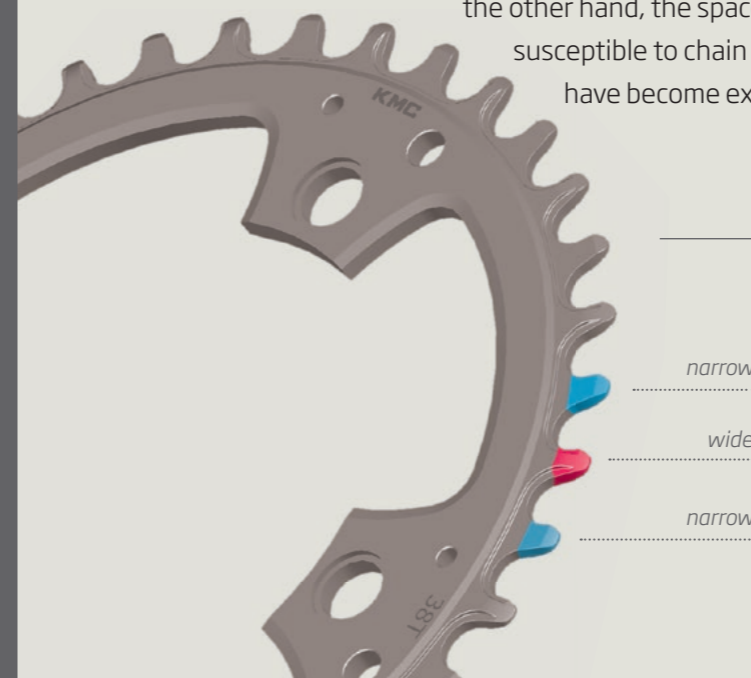

e1 EPT

no anti-rust treatment

EPT

Rust buster

Narrow-Wide Chainrings

Narrow-wide is a new type of tooth profile for chainrings in which narrow and wider teeth alternate. The idea behind it: a more stable toothing of chain and chainring or sprocket.

A look at the details of a chain reveals the problem. The distance between the inner plates is smaller than the distance between the outer plates. On a conventional chainring, the width of the teeth is chosen so that the teeth fit into the space between the inner plates. This inevitably leads to greater play in the wider outer plates. With narrow-wide, on the other hand, the space between the plates is perfectly filled and the drivetrain is less susceptible to chain drop, a specific problems with 1x systems, where the chain lines have become extreme.