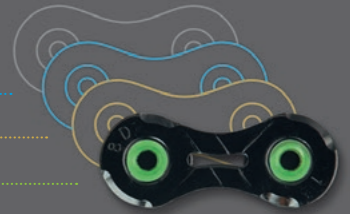

Extremely light, extremely precise

2.05 grams per link (DLC11)

Powerful protection

based on advanced treatments

1. Heat treatment
2. Surface treatment
3. Nickel coating
4. DLC coating

EPT: Rust Protection Redefined.