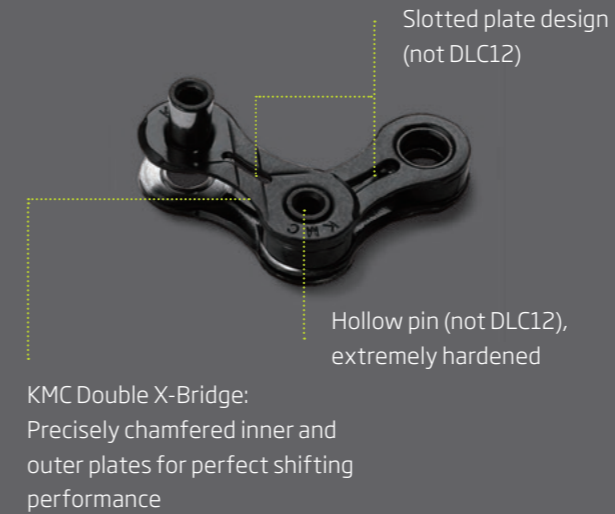

Shield Tech by KMC – patented riveting achieving industry-leading pin power to withstand lateral stress.

- ▶ cold forged pin
- ▶ stronger: 450 kgf pin power
- ▶ smoother and harder surface

e-pin

standard

DLC-Technology: Extremely Durable, Extremely Precise.

Unsurpassed durability due to precisely hardened and carefully polished pins and inner plates. Our DLC chains are coated with diamond-like coating ensuring very long lasting optical black beauty. Even more so the coating makes the surface of the chain very smooth giving it excellent shifting performances.

Extremely light, extremely precise

2.05 grams per link (DLC11)

Powerful protection

based on advanced treatments

1. Heat treatment
2. Surface treatment
3. Nickel coating
4. DLC coating

EPT: Rust Protection Redefined.

e1 EPT

no anti-rust treatment

EPT

Rust buster

Narrow-Wide Chainrings

Narrow-wide is a new type of tooth profile for chainrings in which narrow and wider teeth alternate. The idea behind it: a more stable toothing of chain and chainring or sprocket.