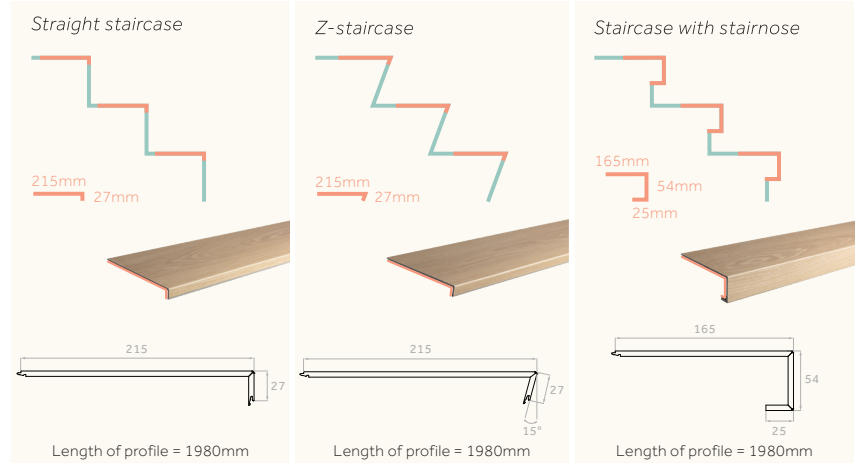

PLANKS & TILES

RECOMMENDED RETAIL PRICES XL PLANKS

INCL VAT

Z-staircase

NUMBER OF STEPS	PROFILES*		XL PLANKS		TOTAL PRICE incl. vat, excl. glue
	NUMBER	PRICE	NUMBER OF M ²	PRICE	
1	1	139,90€	2.4 m ² (=1 box)	131,88€	271,78€
2	1	139,90€	2.4 m ² (=1 box)	131,88€	271,78€
3	2	279,80€	2.4 m ² (=1 box)	131,88€	411,68€
4	2	279,80€	2.4 m ² (=1 box)	131,88€	411,68€
5	3	419,70€	2.4 m ² (=1 box)	131,88€	551,58€
6	3	419,70€	4.8 m ² (=2 boxes)	263,76€	683,46€
7	4	559,60€	4.8 m ² (=2 boxes)	263,76€	823,36€
8	4	559,60€	4.8 m ² (=2 boxes)	263,76€	823,36€
9	5	699,50€	4.8 m ² (=2 boxes)	263,76€	963,26€
10	5	699,50€	4.8 m ² (=2 boxes)	263,76€	963,26€
11	6	839,40€	7.2 m ² (=3 boxes)	395,64€	1235,04€
12	6	839,40€	7.2 m ² (=3 boxes)	395,64€	1235,04€
13	7	979,30€	7.2 m ² (=3 boxes)	395,64€	1374,94€
14	7	979,30€	7.2 m ² (=3 boxes)	395,64€	1374,94€
15	8	1119,20€	7.2 m ² (=3 boxes)	395,64€	1514,84€
16	8	1119,20€	9.6 m ² (=4 boxes)	527,52€	1646,72€
17	9	1259,10€	9.6 m ² (=4 boxes)	527,52€	1786,62€
18	9	1259,10€	9.6 m ² (=4 boxes)	527,52€	1786,62€
19	10	1399,00€	9.6 m ² (=4 boxes)	527,52€	1926,52€
20	10	1399,00€	9.6 m ² (=4 boxes)	527,52€	1926,52€

A Floorify staircase must be placed with **Soudabond 680** mounting glue. There is also the possibility of purchasing a **glue gun**.

Ask for it at your point of sale.

Example: Staircase with 14 steps => 7 pc profiles (979,30€) + 3 boxes of planks (395,64€)

*From 1 profile, 2 steps of a maximum of 90 cm each can be made.