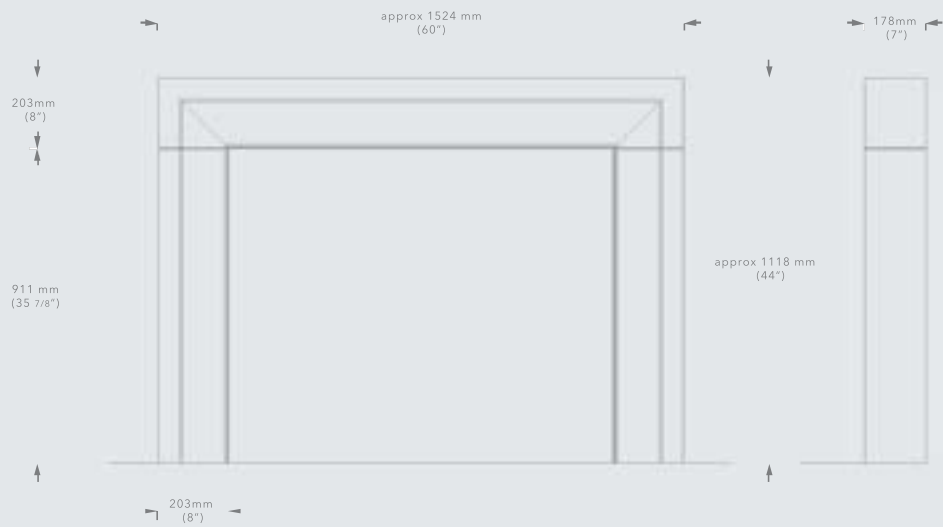

## TIVOLI

dimensions:

overall - 1118 x 1524 x 178mm (**44" x 60" x 7"**)

jambes - 911 x 203mm (**35 7/8" x 8"**)

frieze - 1524 x 203mm (**60" x 8"**)

opening - 1118 x 914mm (**44" x 36"**)

weight:

approx 300kg (660lbs)

poa

noir saint laurent, portoro, breche di vendome, breche medici (most other stones and marbles available by request)

please expect some variation of color and natural veining  
as a handmade product there may be minor variations in the finished dimensions (usually 1/8")