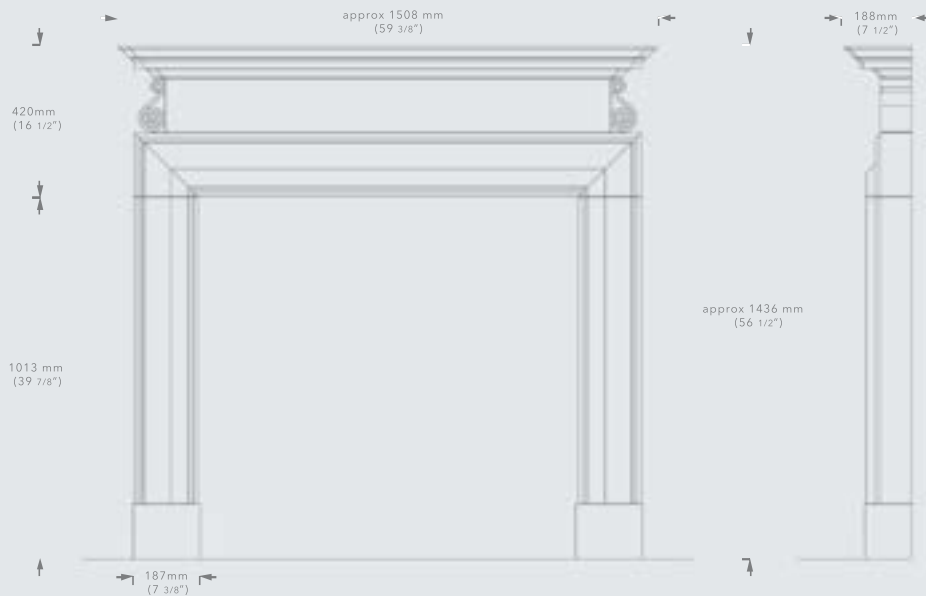

## DEVON

dimensions:

overall - 1436 x 1508 x 188mm (**56 1/2" x 59 3/8" x 7 1/2"**)

jamb - 1013 x 187mm (**39 7/8" x 7 3/8"**)

frieze - 1508 x 420mm (**59 3/8" x 16 1/2"**)

opening - 1067 x 1016mm (**42" x 40"**)

weight:

approx 300kg (660lbs)

leadtime:

12-14 weeks

material collection  
 standard

nero marquina, estremo lagoa, tiger skin, silver travertine, petite granite, arabescato orobico, terre di blogheri

premium