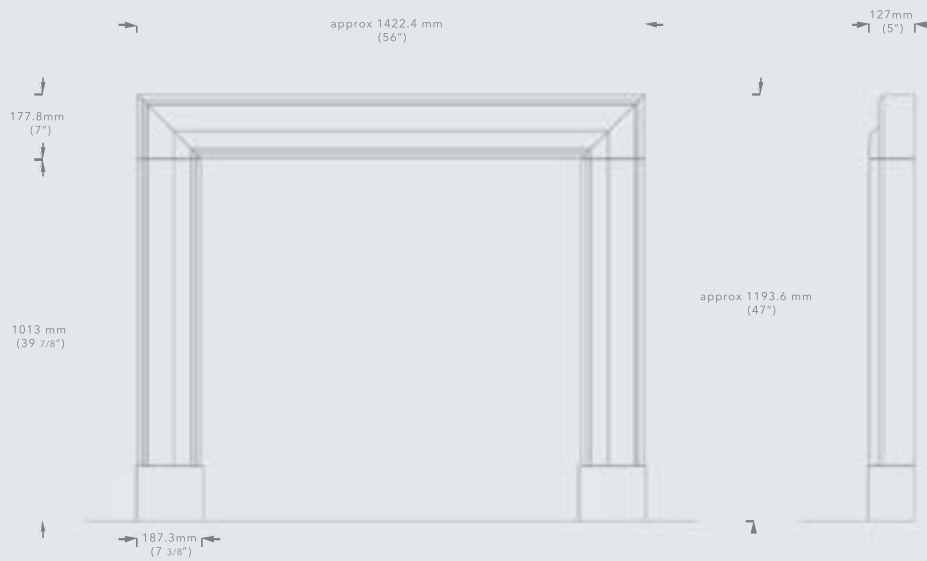

## JORDAN

dimensions:

overall - 1193.6 x 1422.4 x 127mm (47" x 56" x 5")

jamb - 1013 x 187.3 (39 7/8" x 7 3/8")

freeze - 1422.4 x 177.8mm (56" x 7")

opening - 1066.8 x 1016mm (42" x 40")

weight:

approx 140kg (308lbs)