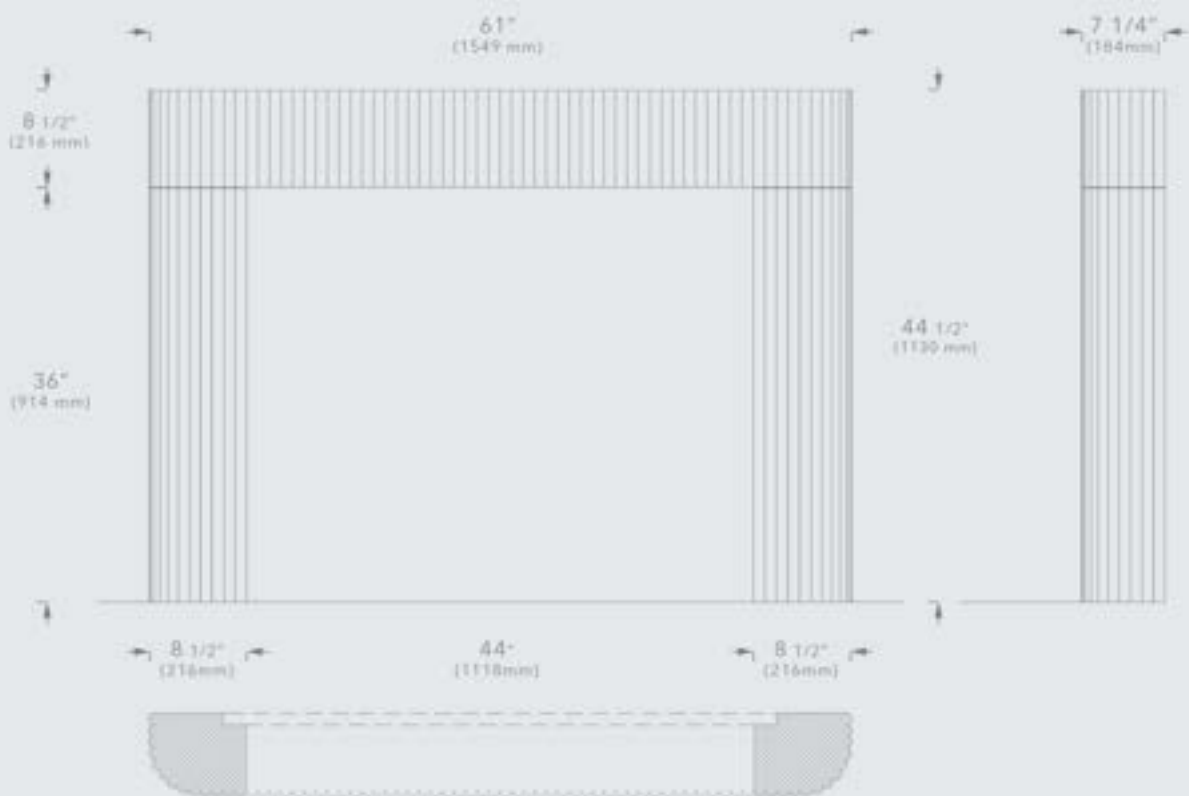

ANCIENT & MODERN
ancientandmodern.us

OLIVER

dimensions:

overall - **61" x 44 1/2" x 7 1/4"** (1549 x 1130 x 114mm)

jamb - **36" x 8 1/2"** (914 x 216mm)

frieze - **61" x 8 1/2"** (1549 x 216mm)

opening - **44" x 36"** (1118 x 914mm)

weight:

approx 338kg (744lbs)

Current material collection and size customization options available upon request.
Minor variations in the finished dimensions should be expected - 1/8" allowance