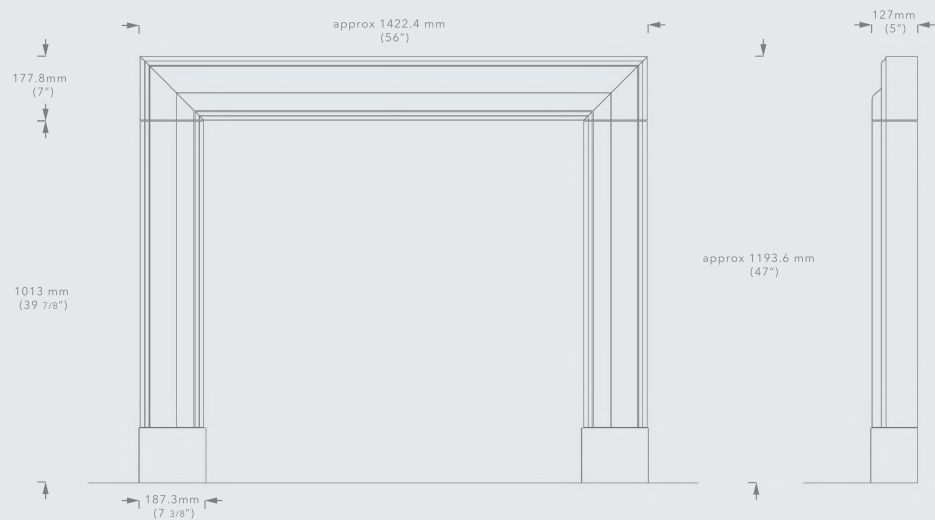

ANCIENT & MODERN
 ancientandmodern.us

JORDAN

dimensions:

overall - 1193.6 x 1422.4 x 127mm (47" x 56" x 5")

jamb - 1013 x 187.3 (39 7/8" x 7 3/8")

freeze - 1422.4 x 177.8mm (56" x 7")

opening - 1066.8 x 1016mm (42" x 40")

weight:

approx 140kg (308lbs)

leadtime:

12-14 weeks

material collection
 standard

nero marquina, estremo lagoa, tiger skin, silver travertine, petite granite, arabescato orobico, terre di blogheri

premium

arabescato corchia, calacatta apuano, lilac, venatino, rosso levanto