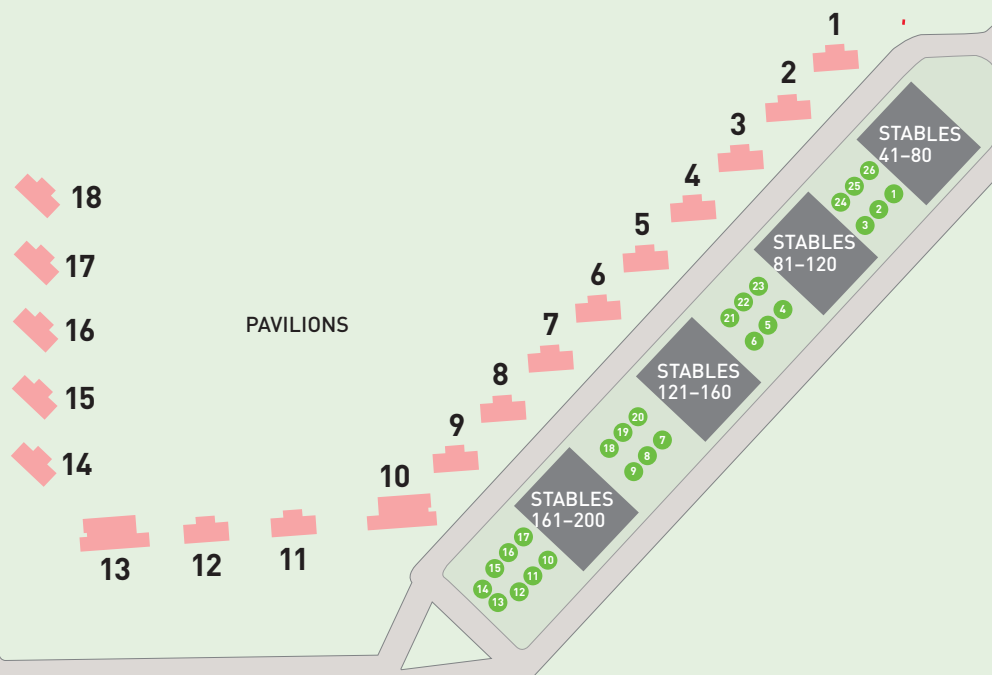

**WILLINGA PARK
VET HOSPITAL**

VET HOSPITAL

Nurse Foaling Rooms

Turn Left in to driveway

STOCKYARD LANE

Follow Stockyard Lane to Vet Hospital

EQUINE EDUCATION CENTRE & RESTAURANT

COURTYARD

COVERED ARENA

ARENA DRIVE (Continuation of Forster Drive)

START OF THE GARDEN/SCULPTURES WALK

ADMIN OFFICES

STABLES 241-254
296-299
STABLES 255-268
269-289

WARM-UP ARENA
GRAND PRIX ARENA

Turn Right in to Stockyard Lane to Vet Hospital

FORSTER DRIVE

SHOWJUMPING ARENA

COCKATOO LODGE

PRIVATE ENTRY

MAIN ENTRY

BIN AREA

BIN AREA

AMENITIES BLOCK

POLO-CROSS FIELD

CAMPDRAFT ARENA

STABLES 201-240