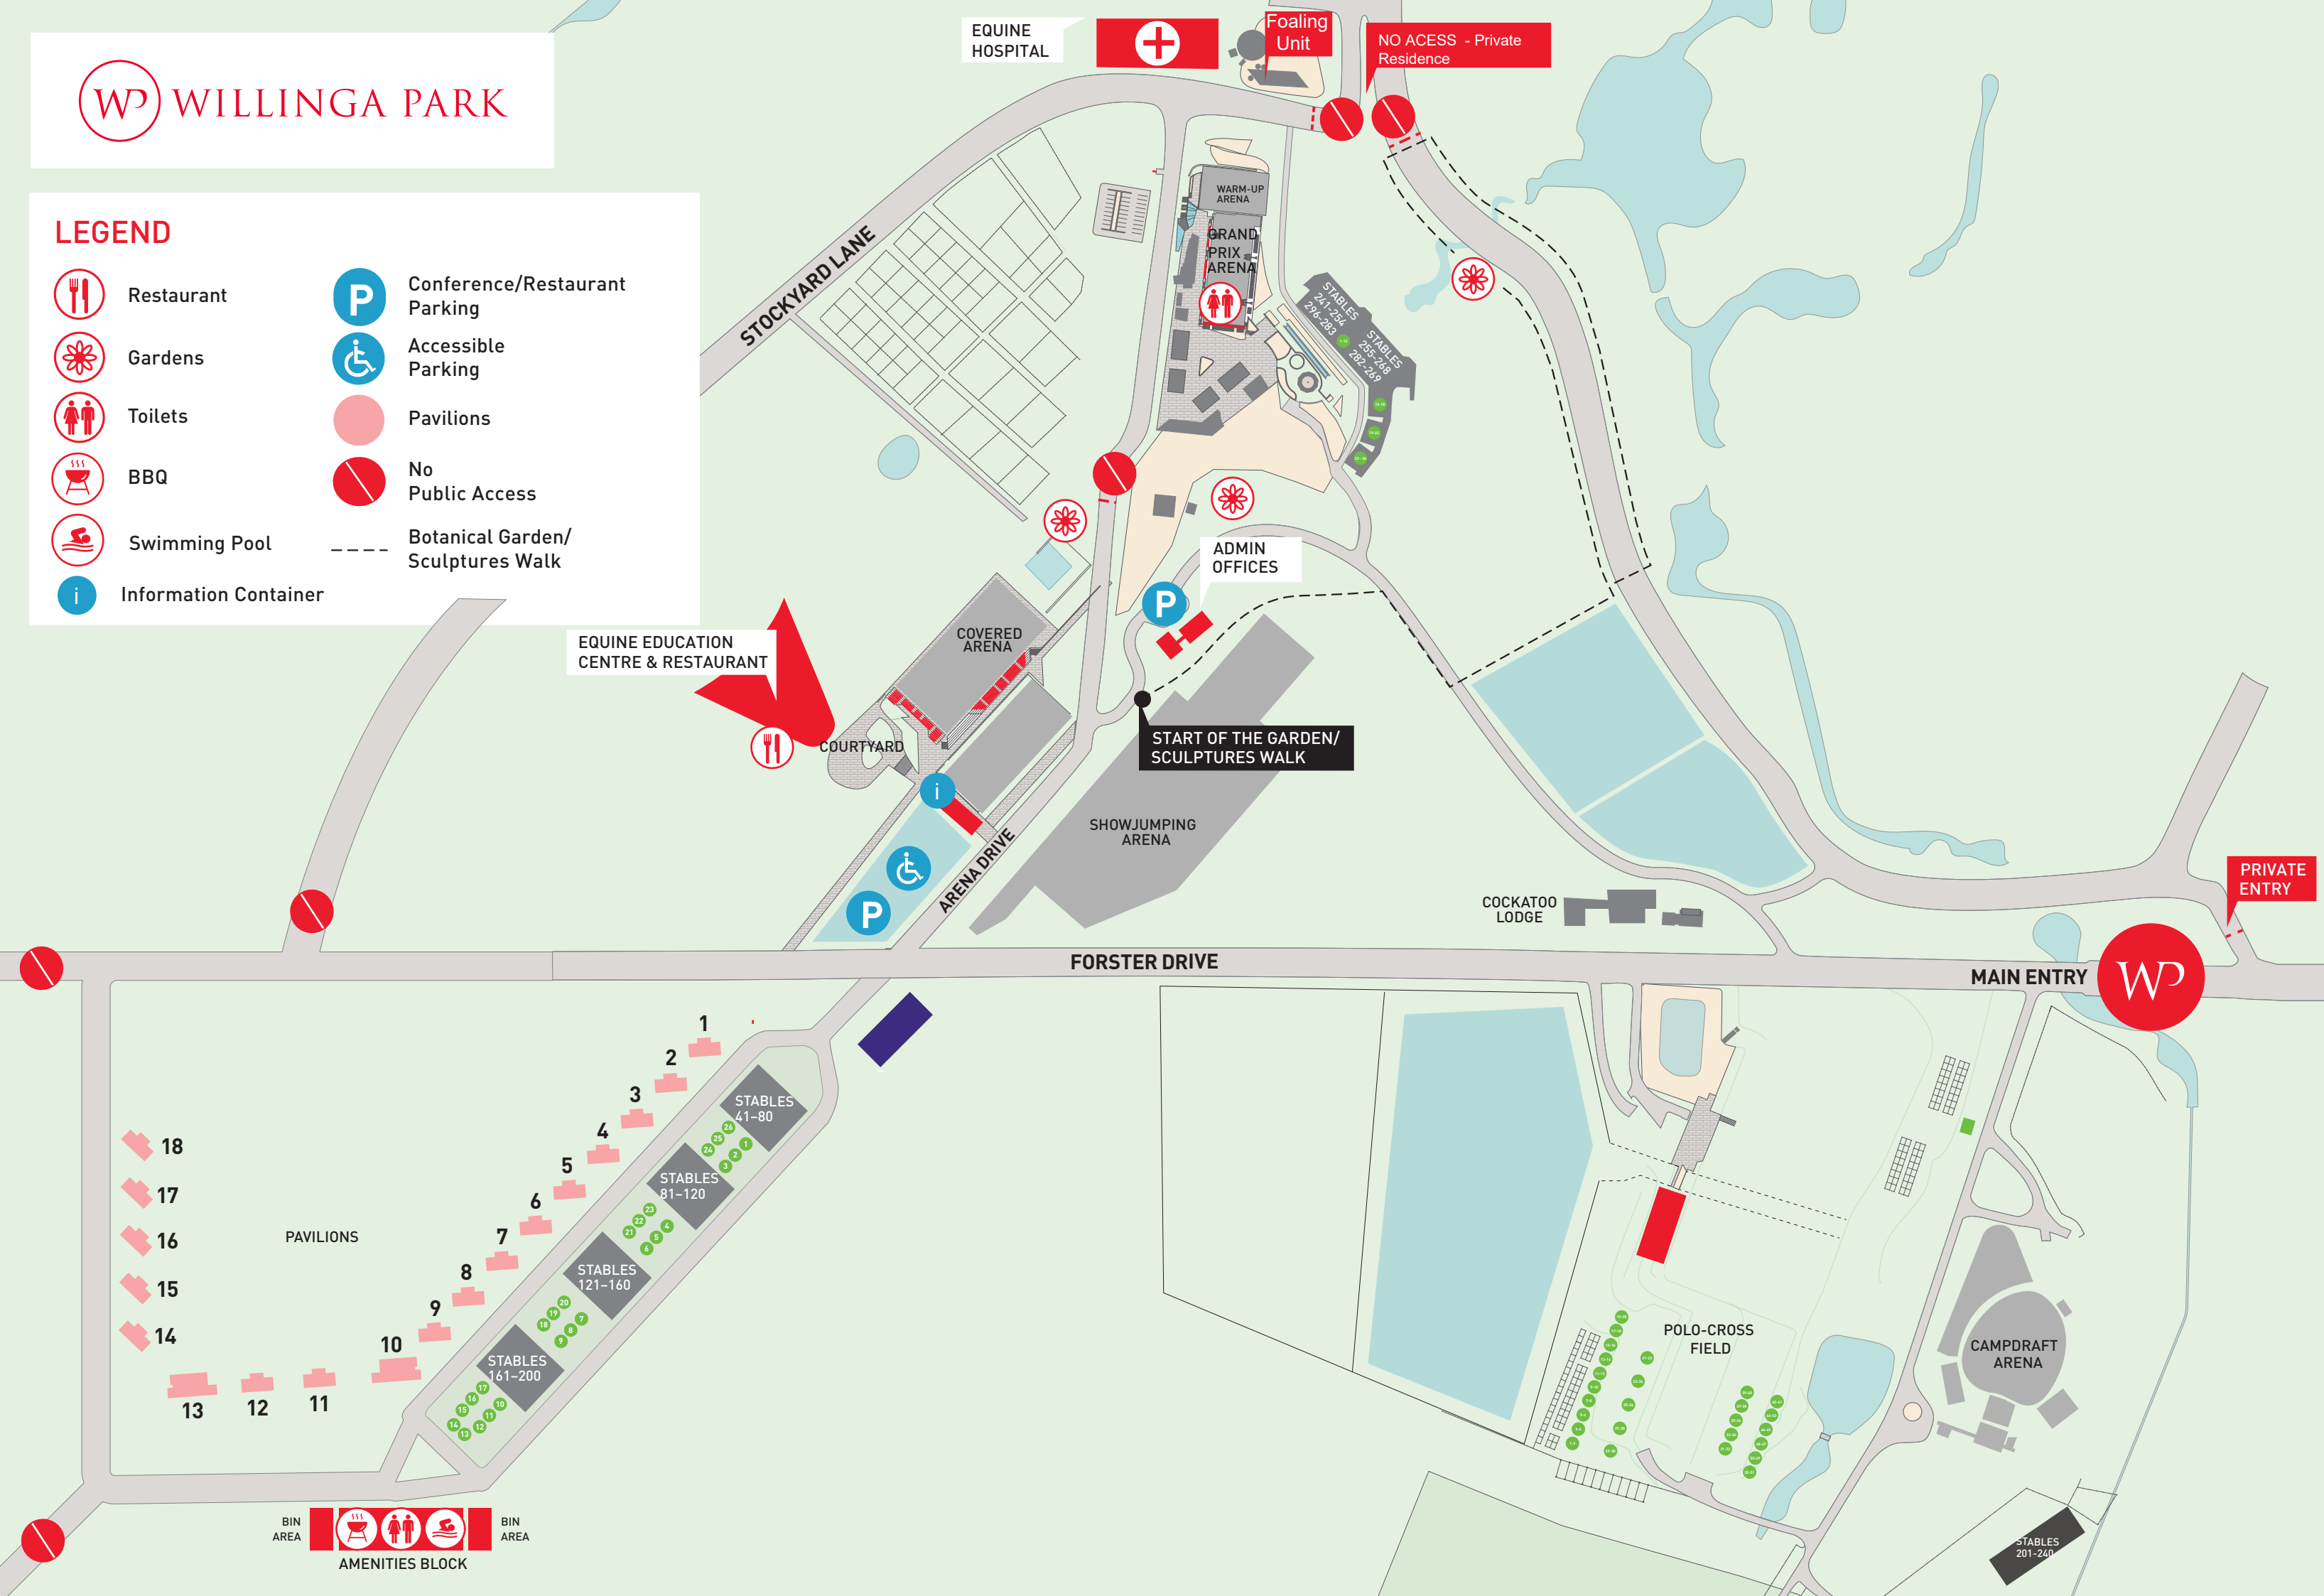

LEGEND

-  Restaurant
-  Gardens
-  Toilets
-  BBQ
-  Swimming Pool
-  Information Container
-  Conference/Restaurant Parking
-  Accessible Parking
-  Pavilions
-  No Public Access
-  Botanical Garden/ Sculptures Walk

EQUINE EDUCATION CENTRE & RESTAURANT

COURTYARD

COVERED ARENA

ARENA DRIVE

FORSTER DRIVE

SHOWJUMPING ARENA

START OF THE GARDEN/ SCULPTURES WALK

ADMIN OFFICES

WARM-UP ARENA

GRAND PRIX ARENA

STABLES 241-254

STABLES 255-268

STABLES 269-283

STABLES 284-298

COCKATOO LODGE

POLO-CROSS FIELD

CAMPDRAFT ARENA

STABLES 201-240

MAIN ENTRY

PRIVATE ENTRY

BIN AREA

BIN AREA

AMENITIES BLOCK

- PAVILIONS
- 18
 - 17
 - 16
 - 15
 - 14
 - 13
 - 12
 - 11
 - 10
 - 9
 - 8
 - 7
 - 6
 - 5
 - 4
 - 3
 - 2
 - 1