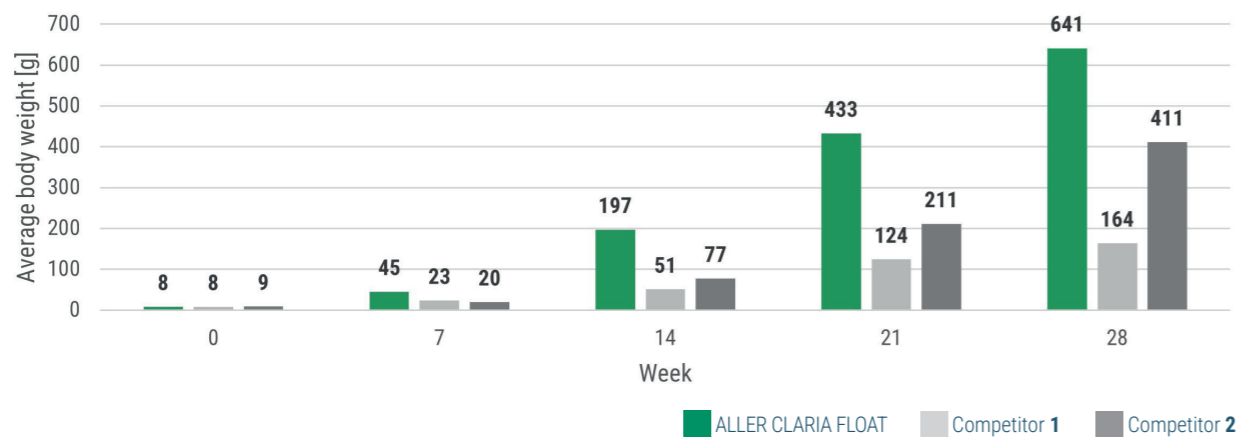

LET'S GROW
TOGETHER

HIGH QUALITY FEED
FOR AQUACULTURE

LET'S GROW TOGETHER

BENCHMARKING CATFISH FEEDS

WWW.ALLER-AQUA.COM

BENCHMARKING CATFISH FEEDS - ALLER CLARIA FLOAT

LET'S GROW TOGETHER

African catfish (*C. gariepinus*) is an important fish for African aquaculture. It is a carnivorous species known for its sturdiness and tasty meat. Most of its production in Africa takes place in West Africa. However, fish farmers are finding it increasingly difficult to turn a profit amidst the current economic situation in the region. That is why we have decided to conduct a benchmark trial that focuses on the economics, particularly the profitability, of catfish farming when different feeds are used.

BENCHMARKING RESULTS

We compared ALLER CLARIA FLOAT with two locally available competitor feeds. The trial was run in the greater vicinity of Douala, Cameroon, on a commercial catfish farm. Fish were fed twice daily until apparent satiation. The trial was run during rain season and the average water temperature was 25.8 °C, and fish were fed for 190 days. Feed sizes were adapted according to the recommendations of the respective feed companies.

Development of average body weights [g] - 28 weeks

African catfish fed with ALLER CLARIA FLOAT compared to 2 competitors' feeds.

HIGHLIGHTS

ALLER CLARIA FLOAT benchmarking results show higher body weight and lower mortality:

WHAT DOES IT MEAN TO YOU?

With ALLER CLARIA FLOAT the final weight of about 650g is achieved 24 days sooner and 94 days sooner than with the competitors' feed. That means you can harvest earlier. The earlier you harvest, the sooner you can generate profits and restock. Make higher profits faster using ALLER CLARIA FLOAT.