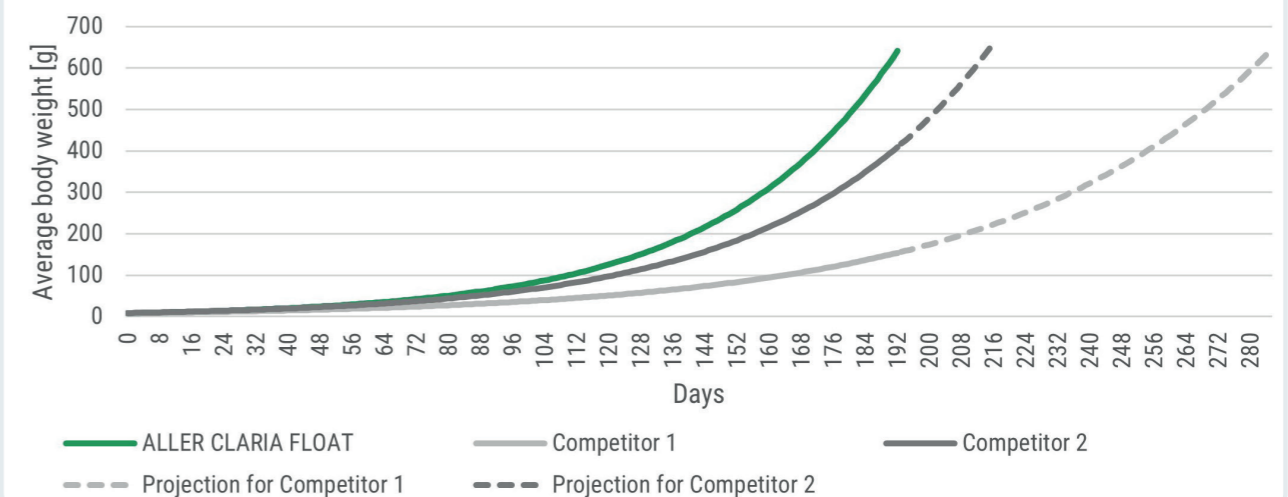

ALLER CLARIA FLOAT compared to Competitor 1

3.9 x higher Weight

69% lower Mortality

5.3 x higher Gross Profit

ALLER CLARIA FLOAT compared to Competitor 2

1.6 x higher Weight

56% lower Mortality

1.6 x higher Gross Profit

WHAT DOES IT MEAN TO YOU?

With ALLER CLARIA FLOAT the final weight of about 650g is achieved 24 days sooner and 94 days sooner than with the competitors' feed. That means you can harvest earlier. The earlier you harvest, the sooner you can generate profits and restock. Make higher profits faster using ALLER CLARIA FLOAT.

Harvest time using ALLER CLARIA FLOAT - 190 days
Earlier harvest means faster profit to you!

Harvest time Competitor 2 - 214 days

Harvest time Competitor 1 - 284 days

Growth curve and harvest time

African catfish fed with ALLER CLARIA FLOAT compared to 2 competitors' feeds.