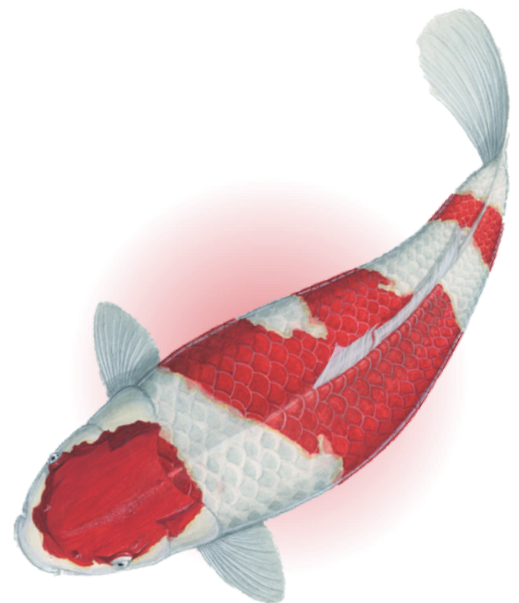

ALLER AQUA

For over 60 years, Aller Aqua has been a trusted name in aquaculture, delivering high-quality, science-based nutrition to fish farmers worldwide - always with a focus on quality, sustainability, and proven results. Now, we are bringing our global expertise to ornamental ponds. Inspired by the beauty of koi, our feeds are designed not only to keep your fish healthy but to let them truly shine.

With Aller Aqua, you gain more than feed. You gain a partner with a long history of knowledge, care, and trust, now dedicated to helping your ornamental fish thrive.