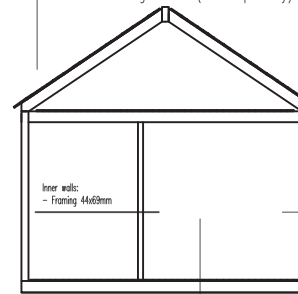

- Roof:
- Outside cladding 18mm
 - Framing 144x44 ,graded
 - Insulation 150mm (sold separately)
 - Inside cladding 12mm (sold separately)

- Wall type:
- Outside cladding 18mm
 - Ventilation distance 20x45mm
 - OSB 10mm
 - Framing 44x94, graded
 - Insulation 100mm (sold separately)
 - Inside cladding 12mm (sold separately)

Inner walls:

- Framing 44x62mm

- Floor:
- Floor boards 28x95mm
 - Framing 50x150mm, treated
 - Insulation 150mm (sold separately)

	Produkt: Mariedal		Skala: 1:100
	Adress:		Format: A4
	Gnr:	Bnr:	Rev:
	Plan, snitt och fasader		Datum: