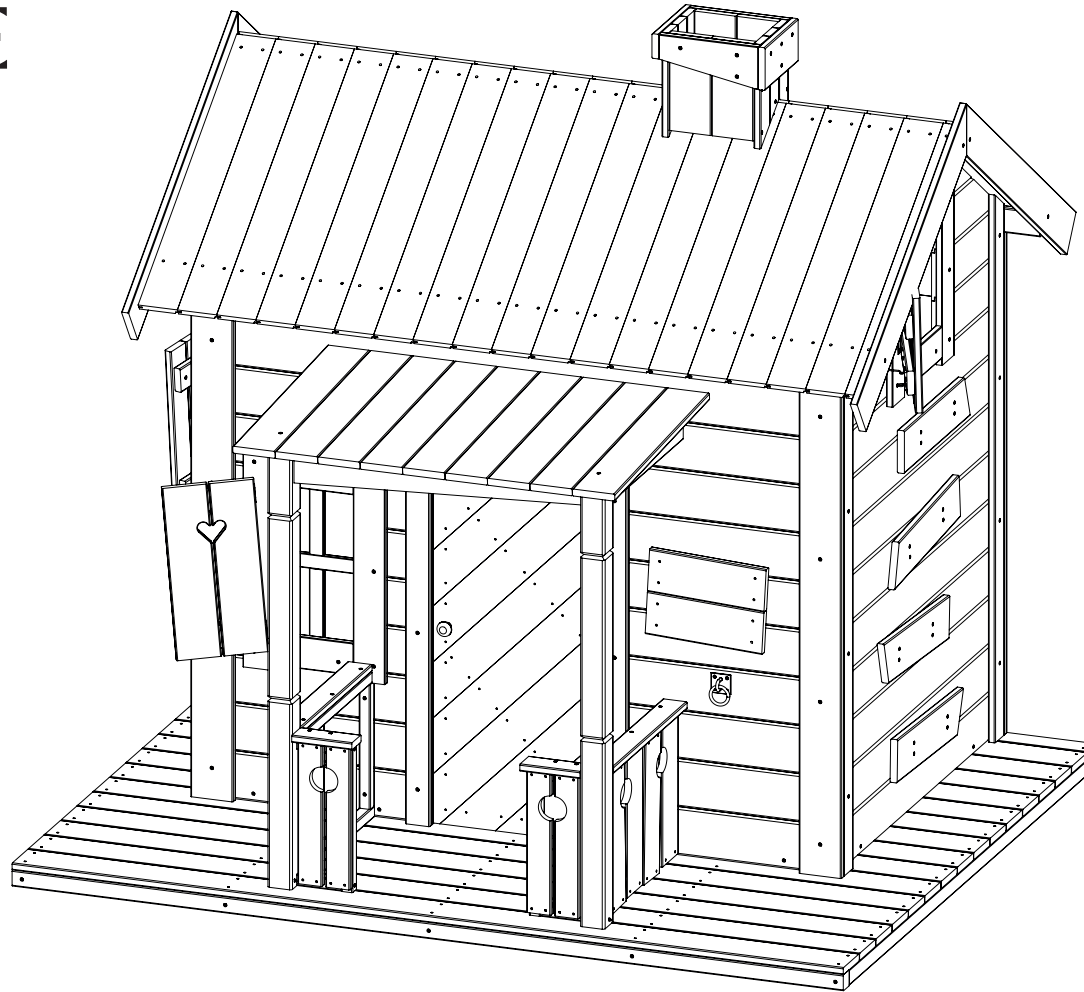

PippiTM LÅNGSTRUMP PLAYHOUSE

©The Astrid Lindgren Company™

E1818-Pippi-Playhouse | Revision 1.0

#ID

EN

Read and understand the instruction manual before starting installation.

Our products are manufactured using premium quality timber. Strict selection processes ensure that all timber is cut and planed to the correct specifications. However, wood is a natural material and will experience changes in both appearance and composition throughout its life cycle.

This means that it may develop openings in the wood structure following the grain, including gaps, apertures, cracks, and splits. These gaps are expected during drier and wetter seasons. This is not a cause for concern and will not affect the structural integrity or the product's guarantee.