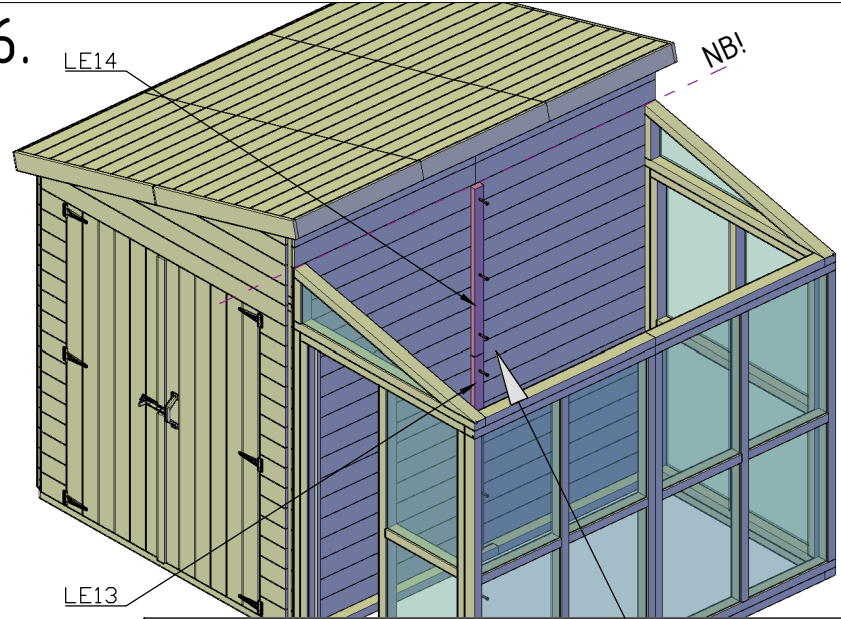

SR5 082 Screws 5.0x80 C3

26.

SR4 572 Screws 4.5x70 C3

27.