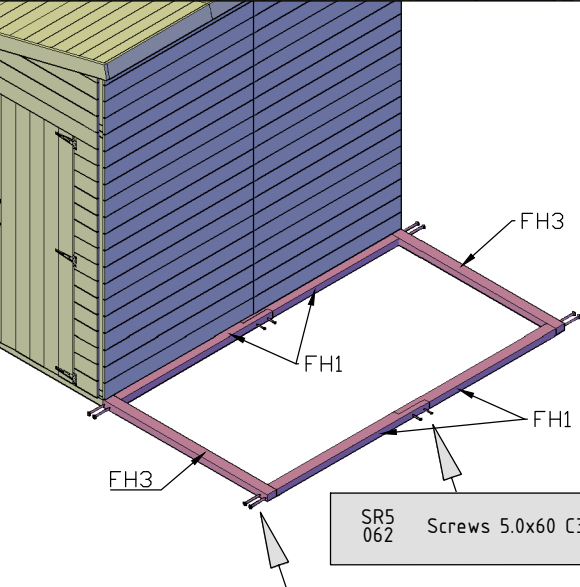

R05 LATCH 05 - lockable  1

KPM Handle - Black  1

SR4
032 Screws 4.0x30 C3  10

Installation guide for E120100

18.

R03	LATCH 03		2
SR4 032	Screws 4.0x30 C3		12
RV02	Locking plate - 02 Q4		1

19.

SR5 0102	Screws 5.0x100 C3		8
-------------	-------------------	---	---