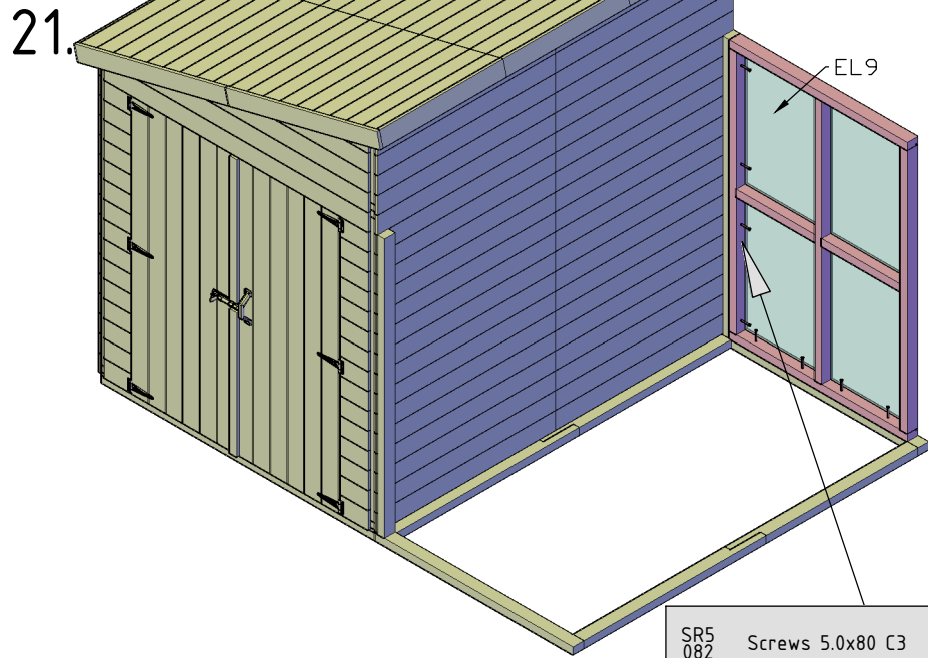

Installation guide for E120100