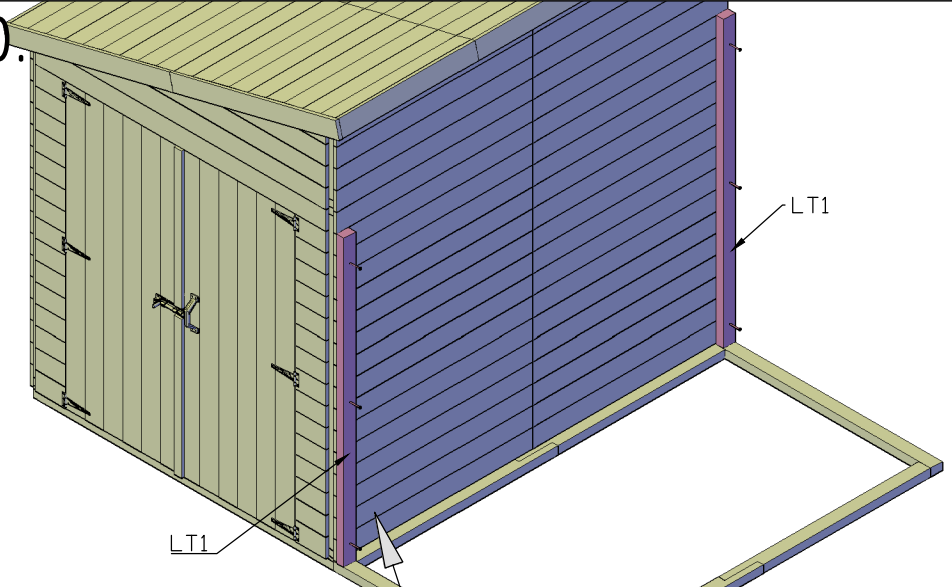

SR5 082	Screws 5.0x80 C3		6