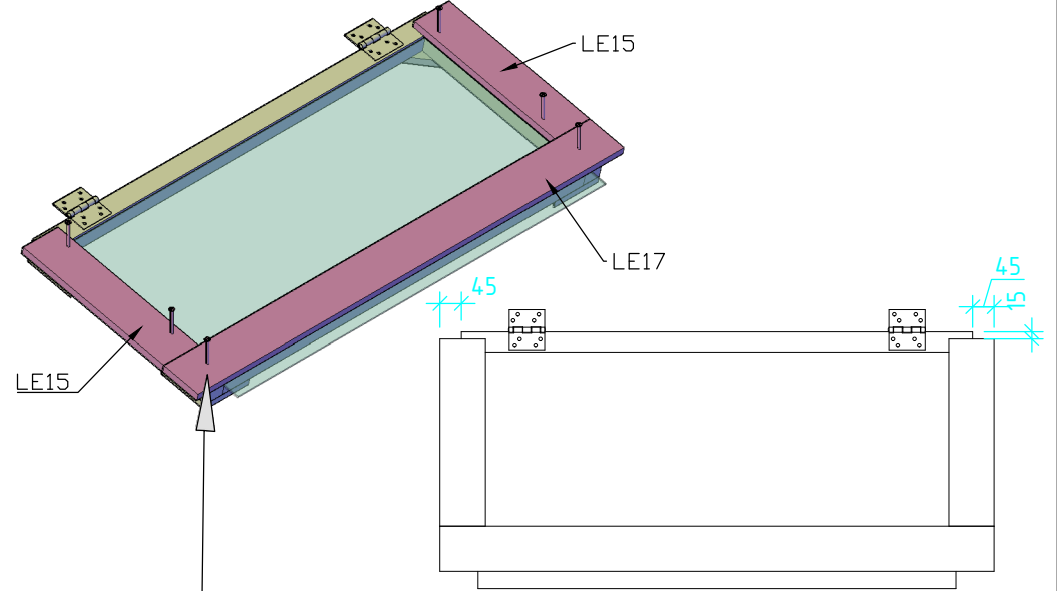

SR5 062 Screws 5.0x60 C3

Installation guide for E120100

29.

H09 HINGE 75x84 ZN

SR4
032 Screws 4.0x30 C3

SR3
547 Screws 3.5x45 C3

31.

32.