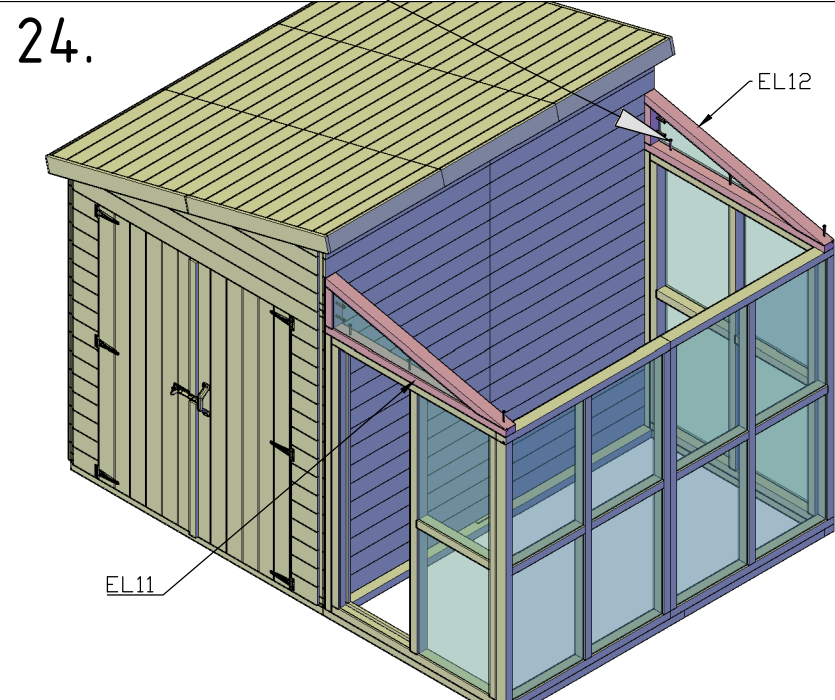

SR5 062	Screws 5.0x60 C3		4
------------	------------------	--	---

20.

SR5 082	Screws 5.0x80 C3		6
------------	------------------	---	---

Installation guide for E120100

SR5
082 Screws 5.0x80 C3

Installation guide for E120100