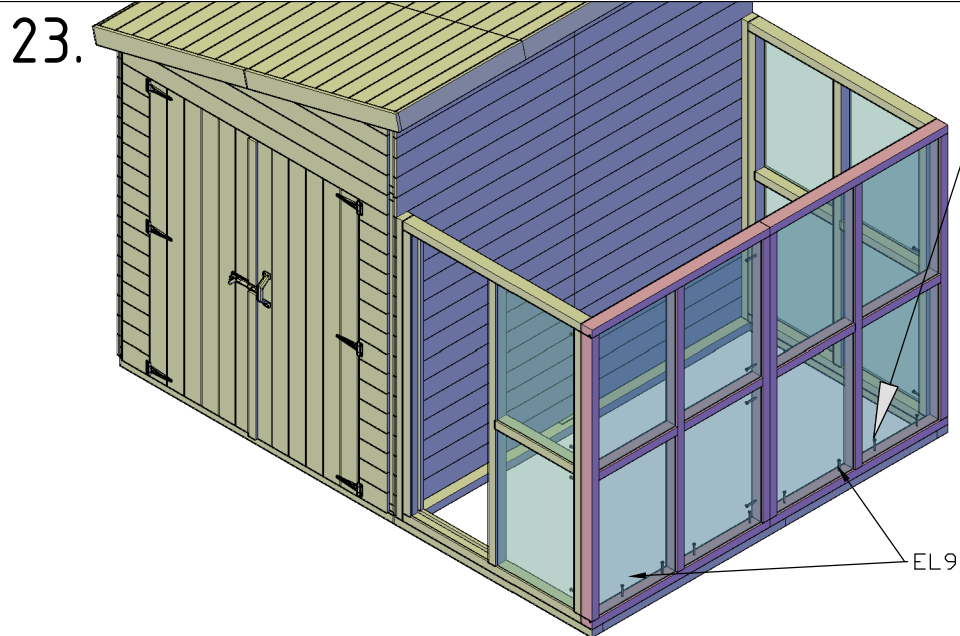

SR5 062	Screws 5.0x60 C3		4
------------	------------------	--	---

20.

SR5 082	Screws 5.0x80 C3		6
------------	------------------	---	---

Installation guide for E120100

SR5
082 Screws 5.0x80 C3

Installation guide for E120100