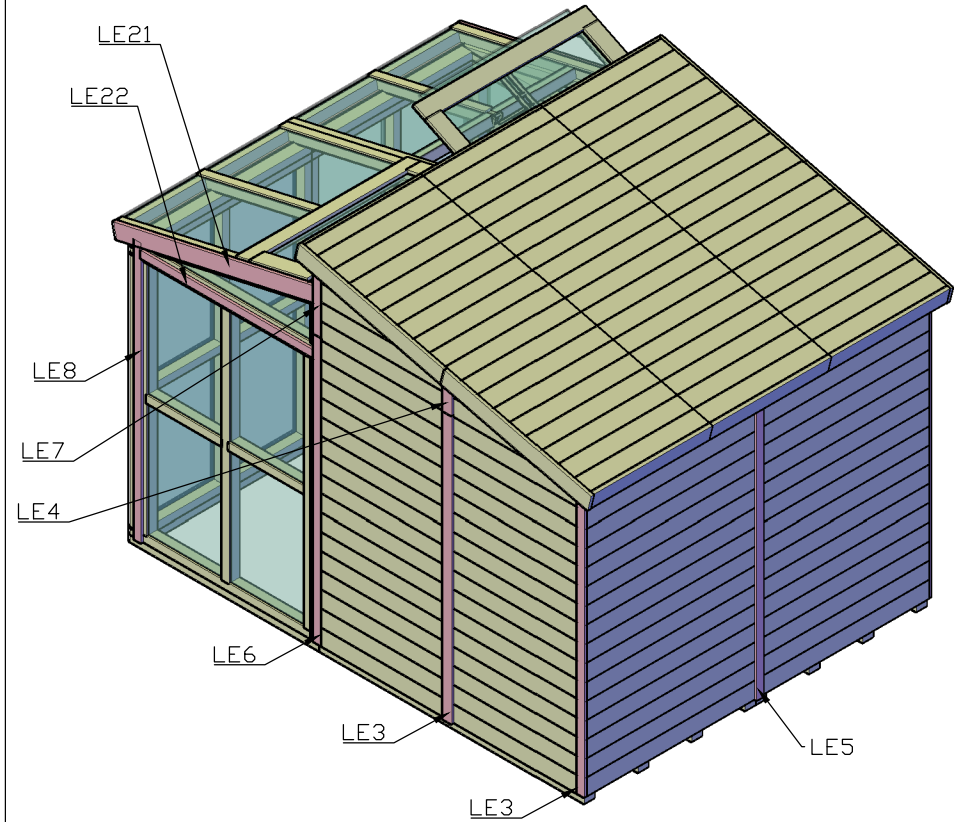

Installation guide for E120100

35.

36.

SR3
547 Screws 3.5x45 C3