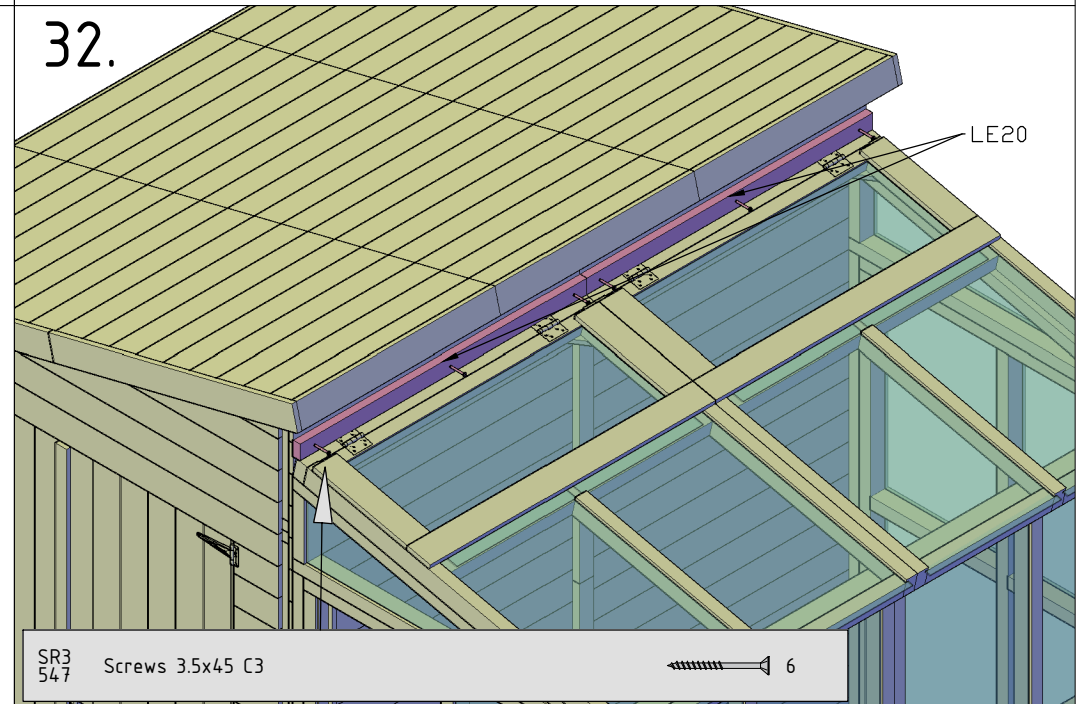

SR5 062 Screws 5.0x60 C3

Installation guide for E120100

29.

H09 HINGE 75x84 ZN

SR4
032 Screws 4.0x30 C3

SR3
547 Screws 3.5x45 C3

31.

32.