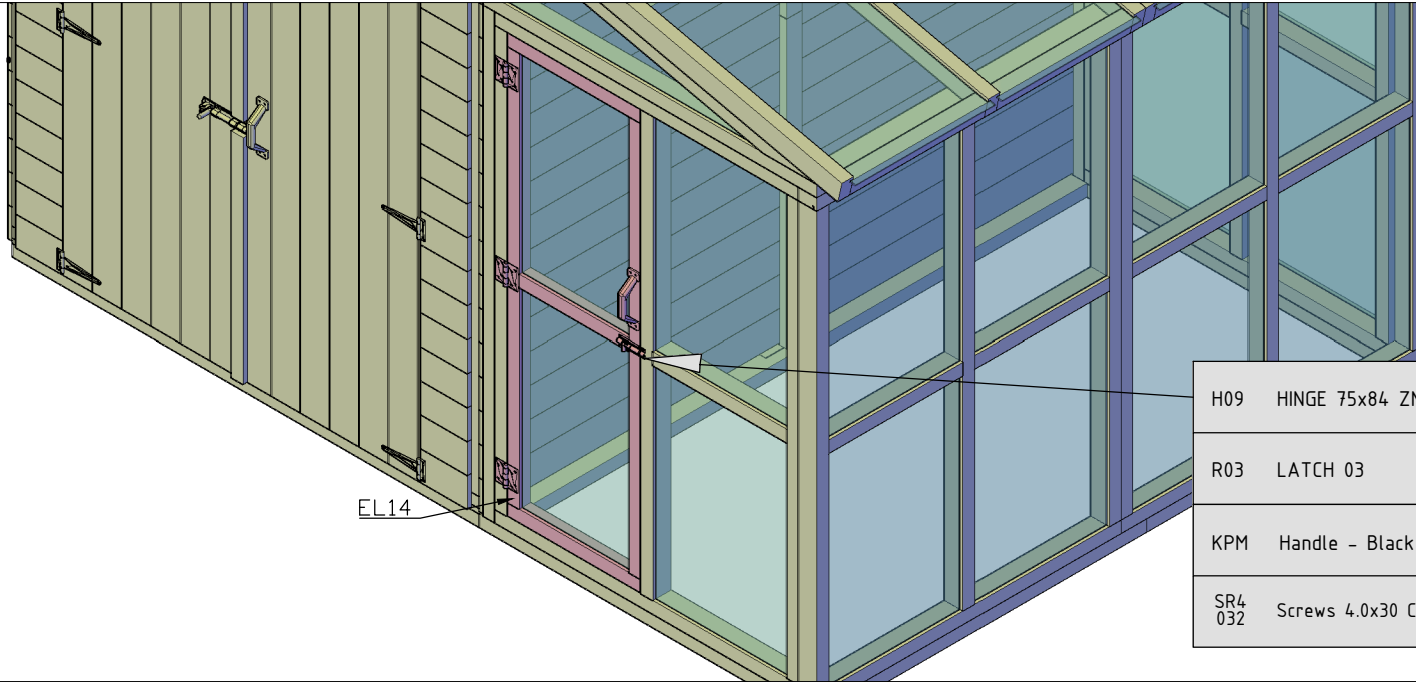

Installation guide for E120100

33

H09	HINGE 75x84 ZN		3
R03	LATCH 03		1
KPM	Handle - Black		1
SR4 032	Screws 4.0x30 C3		34

34.