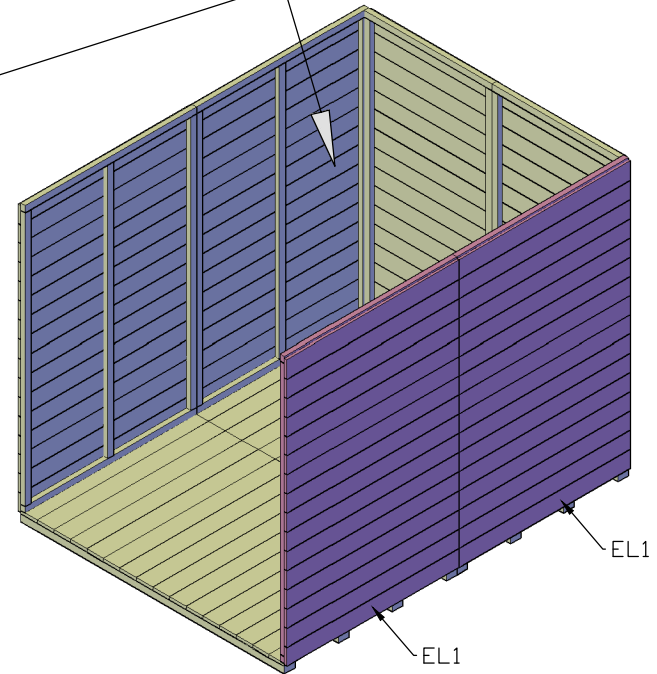

Installation guide for E120100

1.

SR5
0102 Screws 5.0x100 C3

2.

SR4
572 Screws 4.5x70 C3

3.

4.