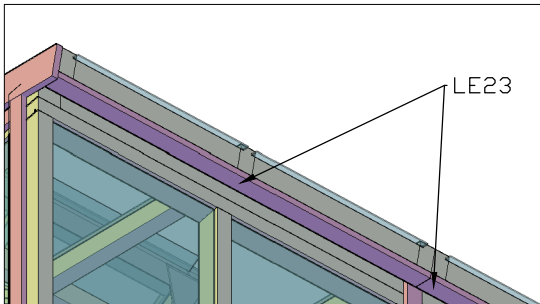

Installation guide for E120100

35.

36.

SR3
547 Screws 3.5x45 C3