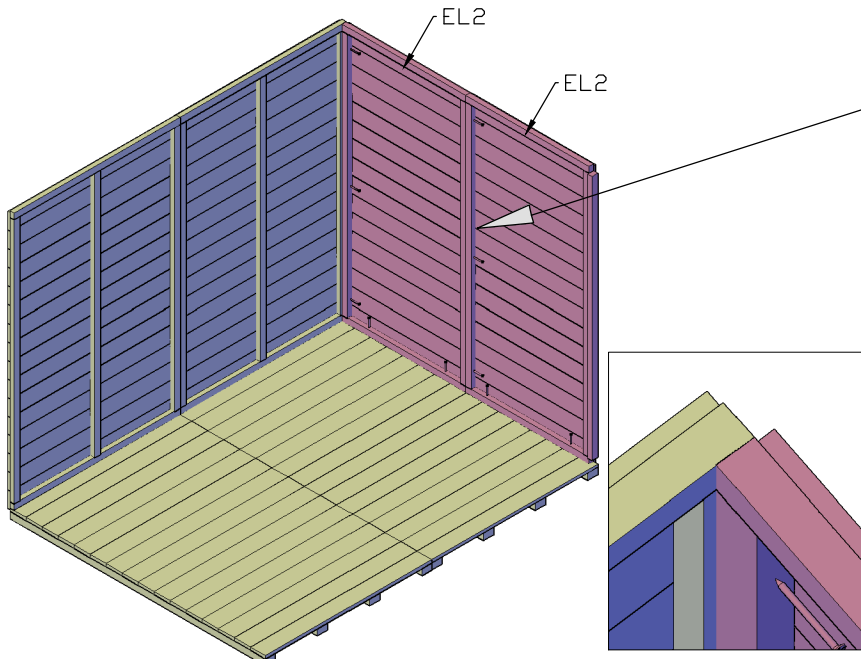

Installation guide for E120100

1.

SR5
0102 Screws 5.0x100 C3

2.

SR4
572 Screws 4.5x70 C3

3.

4.