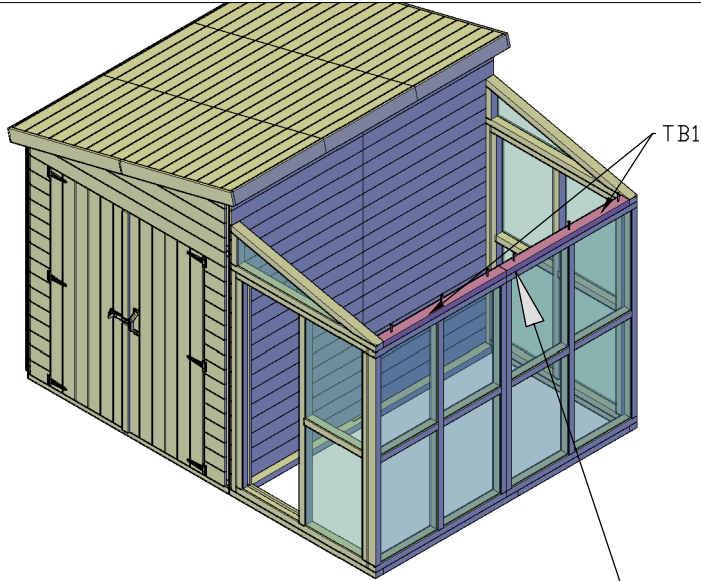

Installation guide for E120100

25.