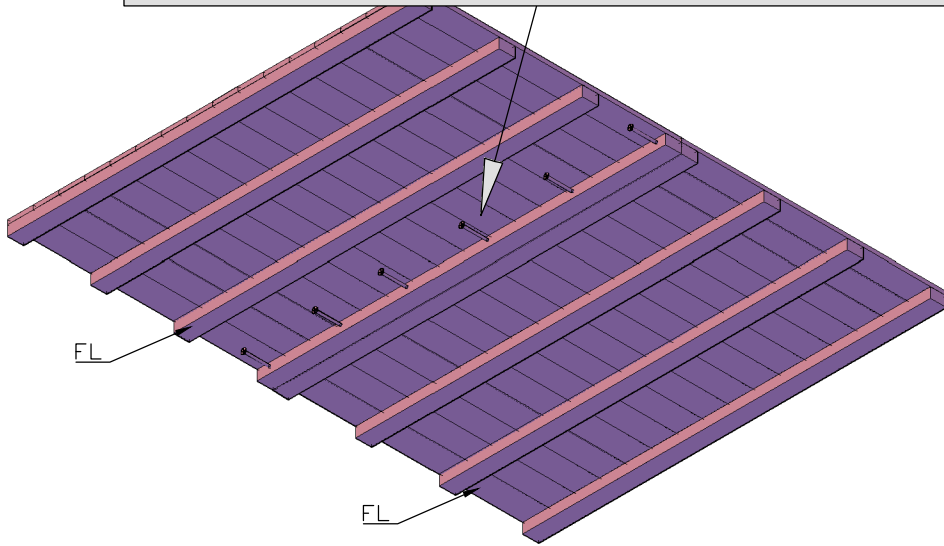

Installation guide for E120100

1.

SR5
0102 Screws 5.0x100 C3