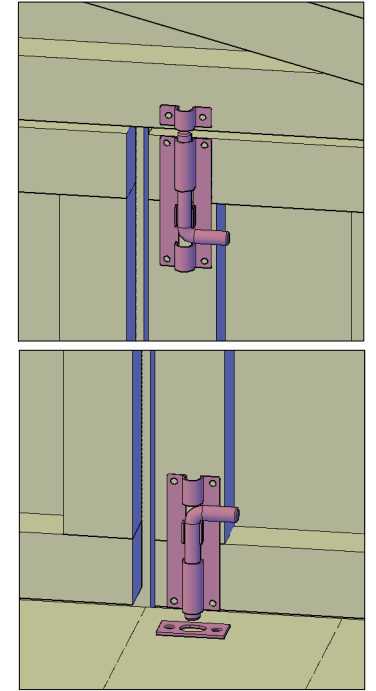

R05 LATCH 05 - lockable  1

KPM Handle - Black  1

SR4
032 Screws 4.0x30 C3  10

Installation guide for E120100

18.

R03	LATCH 03		2
SR4 032	Screws 4.0x30 C3		12
RV02	Locking plate - 02 Q4		1

19.

SR5 0102	Screws 5.0x100 C3		8
-------------	-------------------	---	---

SR5 062	Screws 5.0x60 C3		4
------------	------------------	--	---

20.

SR5 082	Screws 5.0x80 C3		6
------------	------------------	---	---

Installation guide for E120100

SR5
082 Screws 5.0x80 C3

Installation guide for E120100