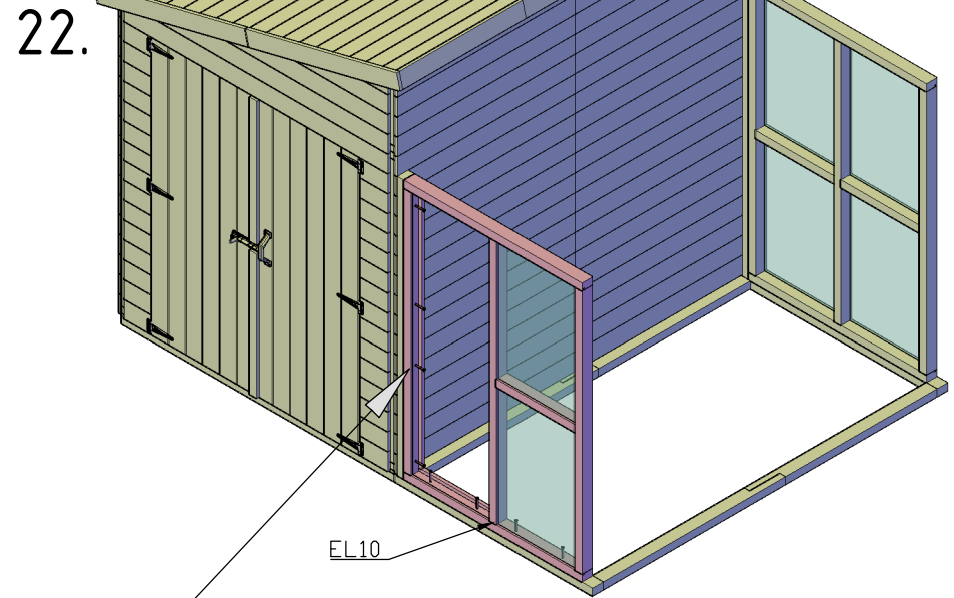

Installation guide for E120100