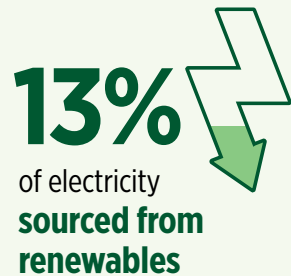

Achieving collective impact to make Sydney a sustainable destination

SUSTAINABLE
DESTINATION
PARTNERSHIP

In 2023, the Sustainable Destination Partnership's strength came from its collaborative efforts to achieve real and measurable environmental impact of Sydney's tourism, accommodation, and entertainment sectors.

Our progress since 2018