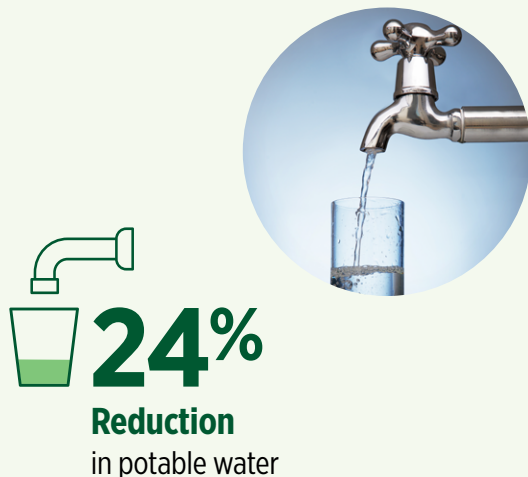

Achieving collective impact to make Sydney a sustainable destination

SUSTAINABLE
DESTINATION
PARTNERSHIP

In 2023, the Sustainable Destination Partnership's strength came from its collaborative efforts to achieve real and measurable environmental impact of Sydney's tourism, accommodation, and entertainment sectors.

Our progress since 2018