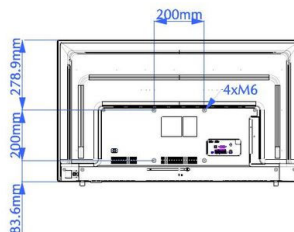

Specifications

Picture/Display

- Display: LED Full HD, D-LED
- Diagonal screen size: 43 inch / 108 cm
- Panel resolution: 1920x1080p
- Brightness: 250 cd/m²
- Viewing angle: 178° (H) / 178° (V)

Audio

- Sound output Power: 16 (2x8) W
- Speakers: 2.0, Down Firing
- Sound Features: AVL, Dynamic Bass, Incredible surround, Dolby MS10

Dimensions

- Set dimensions (W x H x D): 970 x 563 x 78/84 mm
- Set dimensions with stand (W x H x D): 970 x 581 x 212 mm
- Product weight: 7.2 kg
- Product weight (+stand): 7.3 kg
- VESA wall mount compatible: 200 x 200 mm, M6