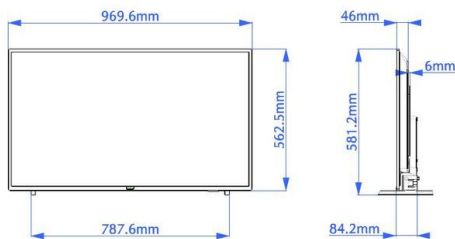

Specifications

Picture/Display

- Display: LED Full HD, D-LED
- Diagonal screen size: 43 inch / 108 cm
- Panel resolution: 1920x1080p
- Brightness: 250 cd/m²
- Viewing angle: 178° (H) / 178° (V)

Audio

- Sound output Power: 16 (2x8) W
- Speakers: 2.0, Down Firing
- Sound Features: AVL, Dynamic Bass, Incredible surround, Dolby MS10

Dimensions

- Set dimensions (W x H x D): 970 x 563 x 78/84 mm
- Set dimensions with stand (W x H x D): 970 x 581 x 212 mm
- Product weight: 7.2 kg
- Product weight (+stand): 7.3 kg
- VESA wall mount compatible: 200 x 200 mm, M6