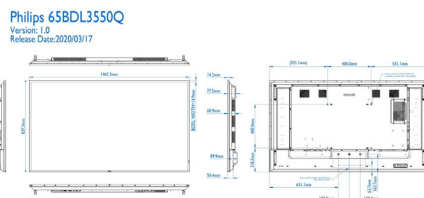

Operating conditions

- Altitude: 0 ~ 3000 m
- Temperature range (operation): 0 ~ 40 °C
- Temperature range (storage): -20 ~ 60 °C
- MTBF: 30,000 hour(s)
- Humidity range (operation)[RH]: 20 ~ 80% RH (No condensation)
- Humidity range (storage) [RH]: 5 ~ 95% RH (No condensation)

Power

- Mains power: 100 - 240V~, 50/60Hz
- Standby power consumption: <0.5W
- Power Saving Features: Smart Power
- Consumption (Max): 210 W

- Consumption (Typical): 155 W
- Energy Label Class: G

Sound

- Built-in speakers: 2 x 10W RMS

Accessories

- Included accessories: AC Power Cord, RS232 cable, Remote Control, Batteries for remote control, Quick start guide
- Included Accessories: IR sensor cable (1.8 m) (x1), RS232 daisy-chain cable, M3 screw (x2), Philips logo (x1), USB Cover (x1)

Multimedia Applications

- USB Playback Video: MPEG, H.264, H.263, H.265
- USB Playback Picture: BMP, JPEG, PNG
- USB Playback Audio: AAC, HEAAC, MPEG

Miscellaneous

- Warranty: 3 year warranty
- On-Screen Display Languages: Simplified Chinese, Traditional Chinese, English, French, German, Italian, Polish, Russian, Spanish, Turkish, Japanese, Arabic
- Regulatory approvals: CE, CB, BSMI, CU, EPA, ETL, FCC, Class A, PSB, VCCI, J-Moss

Internal Player

- CPU: Dual core cortex A53 1.1G Hz, Dual core cortex A73 1.15G Hz
- GPU: ARM Mali G51
- Memory: 2GB DDR3, 8GB

Issue date 2022-11-08

Version: 7.1.1

12 NC: 8670 001 66122
EAN: 87 12581 76544 6

© 2022 Koninklijke Philips N.V.
All Rights reserved.

Specifications are subject to change without notice.
Trademarks are the property of Koninklijke Philips N.V.
or their respective owners.

www.philips.com