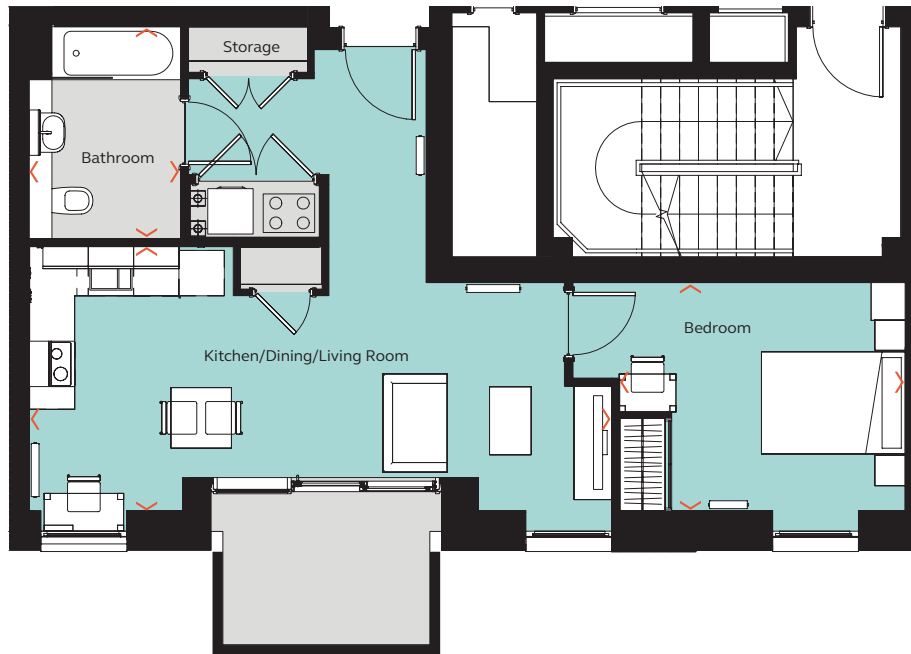

1 BEDROOM APARTMENT

ASTOR APARTMENTS

Units 6G, 7G, 8G, 9G, 10G, 11G, 12G, 13, 14G, 15G, 16G, 17G

Floor areas

Kitchen/Dining/Living Room	7.70m x 3.49m	25' 3" x 11' 5"
Bedroom	3.77m x 3.02m	12' 4" x 10' 9"
Bathroom	2.00m x 2.80m	6' 7" x 9' 2"

Total Area **51.00 sq m** **548.96 sq ft**

Floor locator

Block Astor Apartments
Floor 6, 7, 8, 9, 10, 11, 12, 13, 14, 15, 16, 17

These plans are to be used as a guide only to the apartment types available. There may be slight variations to the positioning of the windows for the bedroom in apartments 10G and 11G.