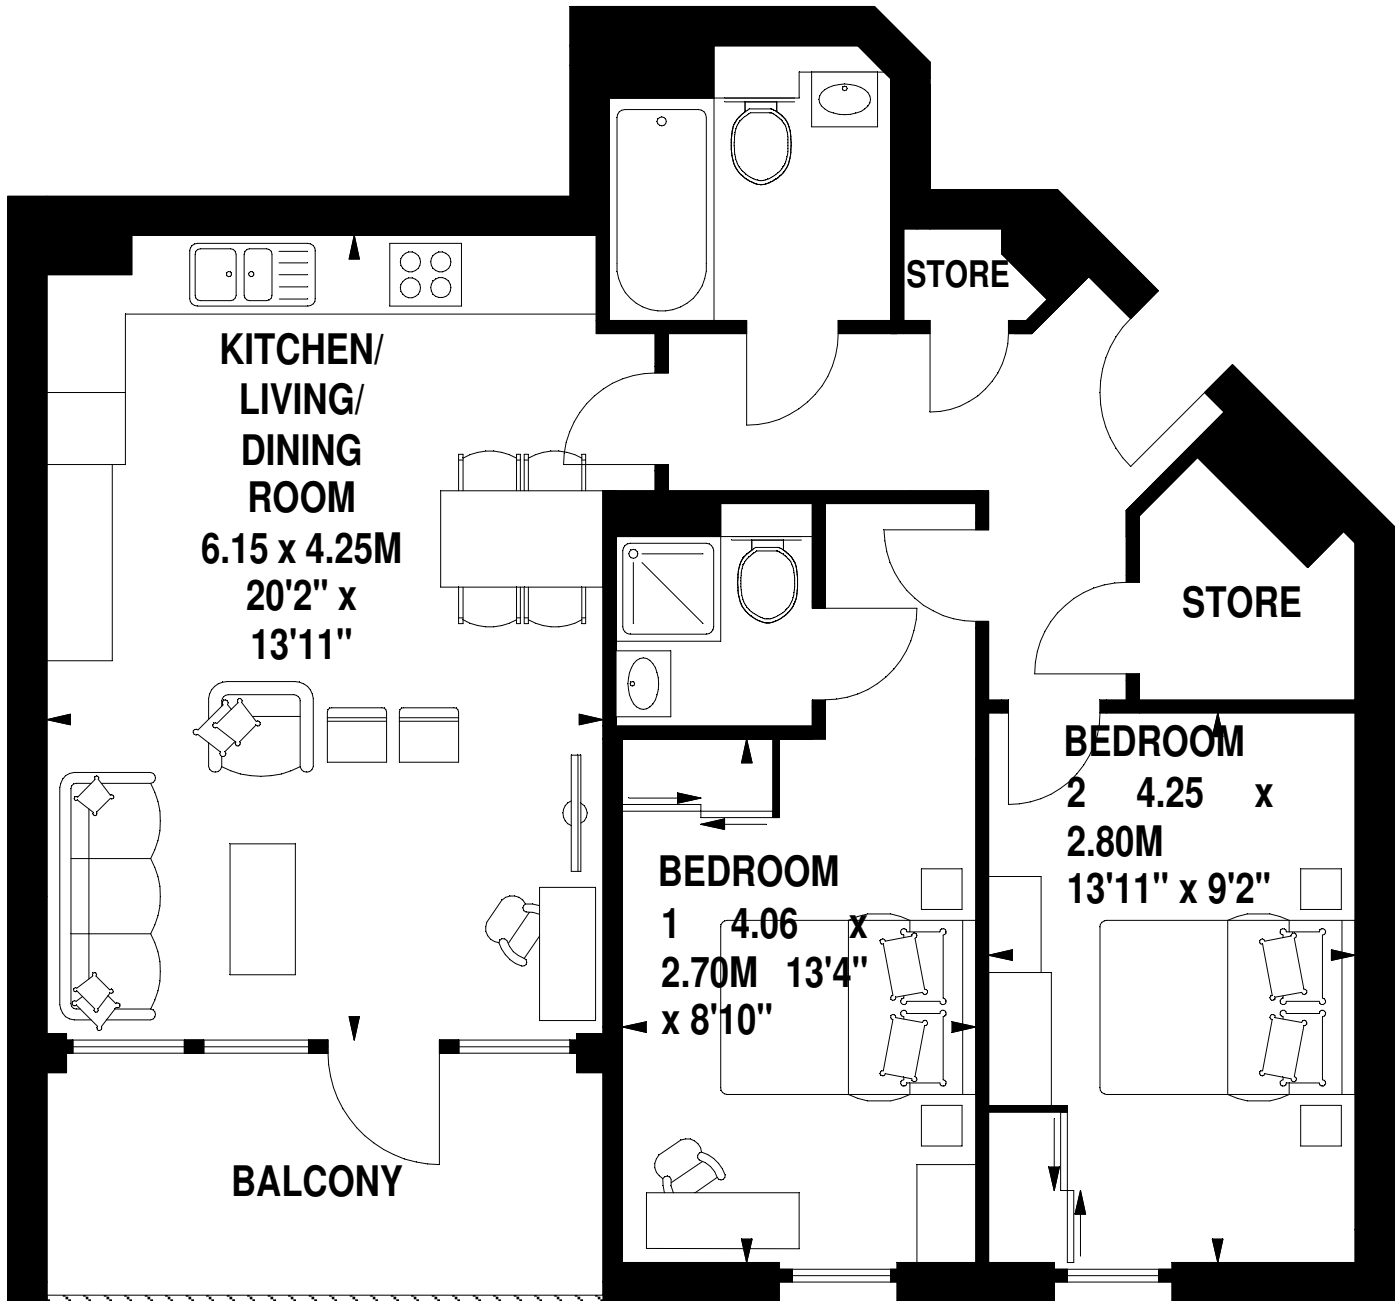

Argo Apartments,

Silvertown Way, E16

Approximate Gross Internal Area 74.2 sq m / 799 sq ft

Floor plan for illustration and identification purposes only