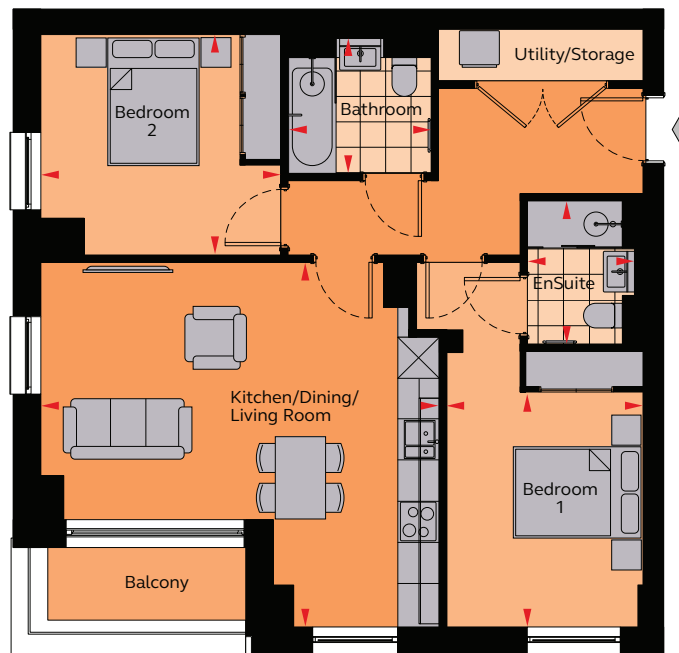

# 2 Bedroom Apartment

Type 2D (Level 3)

Apartments No. 303

THE  
MINT

## Floor areas

Kitchen / Dining / Living	5.33 m / 5.74 m	17.5 ft / 18.8 ft
Bedroom 1	3.35 m / 3.09 m	11.0 ft / 10.1 ft
Ensuite	2.10 m / 1.30 m	6.9 ft / 4.3 ft
Bathroom	1.70 m / 2.10 m	5.6 ft / 6.9 ft
Bedroom 2	2.90 m / 2.95 m	9.5 ft / 9.7 ft
<b>Total Area</b>	<b>71.2 sq m</b>	<b>766 sq ft</b>

## Floor locator

Floor 3

These plans are to be used as a guide only and are for illustrative purposes to the apartment types and sizes available. \* Handed apartment

Rent well. Live well.

grainger