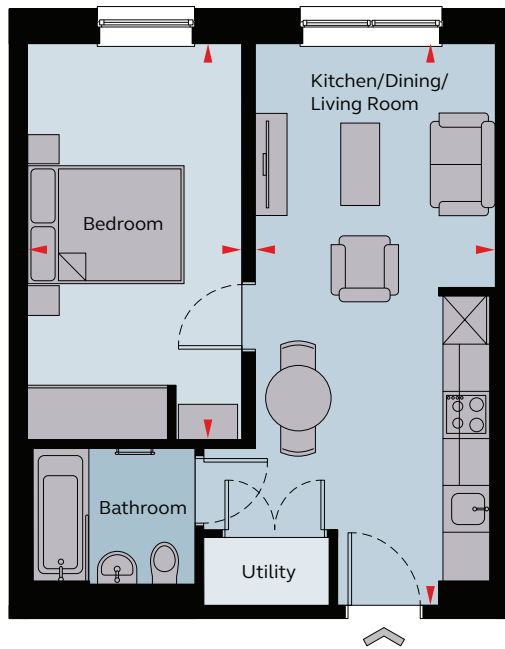

1 Bedroom Apartment

Type D

THE CONDOR

Floor areas

Living / Dining / Kitchen	71.6m x 3.06m	23' 8" x 10' 0"
Bedroom	5.02m x 2.74m	16' 6" x 9' 0"
Total Area	42.4m²	456ft²

Floor locator

Floor 1, 2, 3, 4, 5, 6, 7, 8, 9, 10

These plans are to be used as a guide only and are for illustrative purposes to the apartment types and sizes available.

Rent well. Live well.

grainger