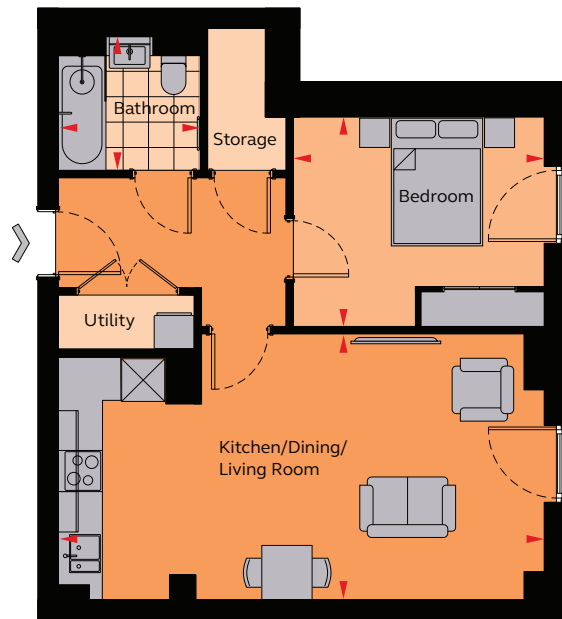

1 Bedroom Apartment

Type 1B

Apartments No. 002

THE
MINT

Floor areas

Kitchen / Dining / Living	3.74 m / 7.18 m	12.3 ft / 23.5 ft
Bedroom	3.19 m / 3.71 m	10.5 ft / 12.2 ft
Bathroom	1.70 m / 2.10 m	5.6 ft / 6.9 ft
Total Area	53.9 sq m	580 sq ft

Floor locator

Floor 0

These plans are to be used as a guide only and are for illustrative purposes to the apartment types and sizes available. * Handed apartment

Rent well. Live well.

grainger