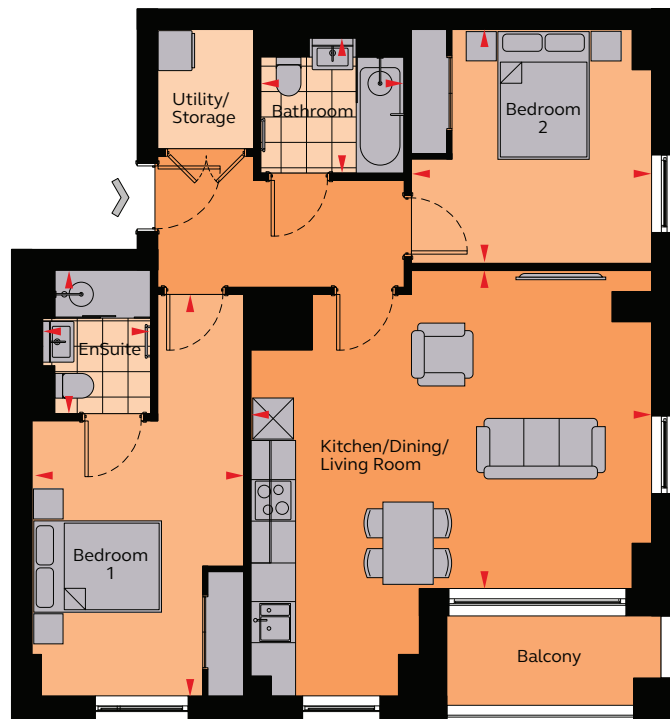

2 Bedroom Apartment

Type 2B

Apartments No. 102, 202, 302

THE
MINT

Floor areas

Kitchen / Dining / Living	4.51 m / 5.70 m	14.8 ft / 18.7 ft
Bedroom 1	3.94 m / 3.18 m	12.9 ft / 10.4 ft
Ensuite	2.10 m / 1.30 m	6.9 ft / 4.3 ft
Bathroom	1.70 m / 2.10 m	5.6 ft / 6.9 ft
Bedroom 2	3.33 m / 2.84 m	10.9 ft / 9.3 ft
Total Area	74.9 sq m	806 sq ft

Floor locator

Floor 1, 2, 3

These plans are to be used as a guide only and are for illustrative purposes to the apartment types and sizes available. * Handed apartment

Rent well. Live well.

grainger