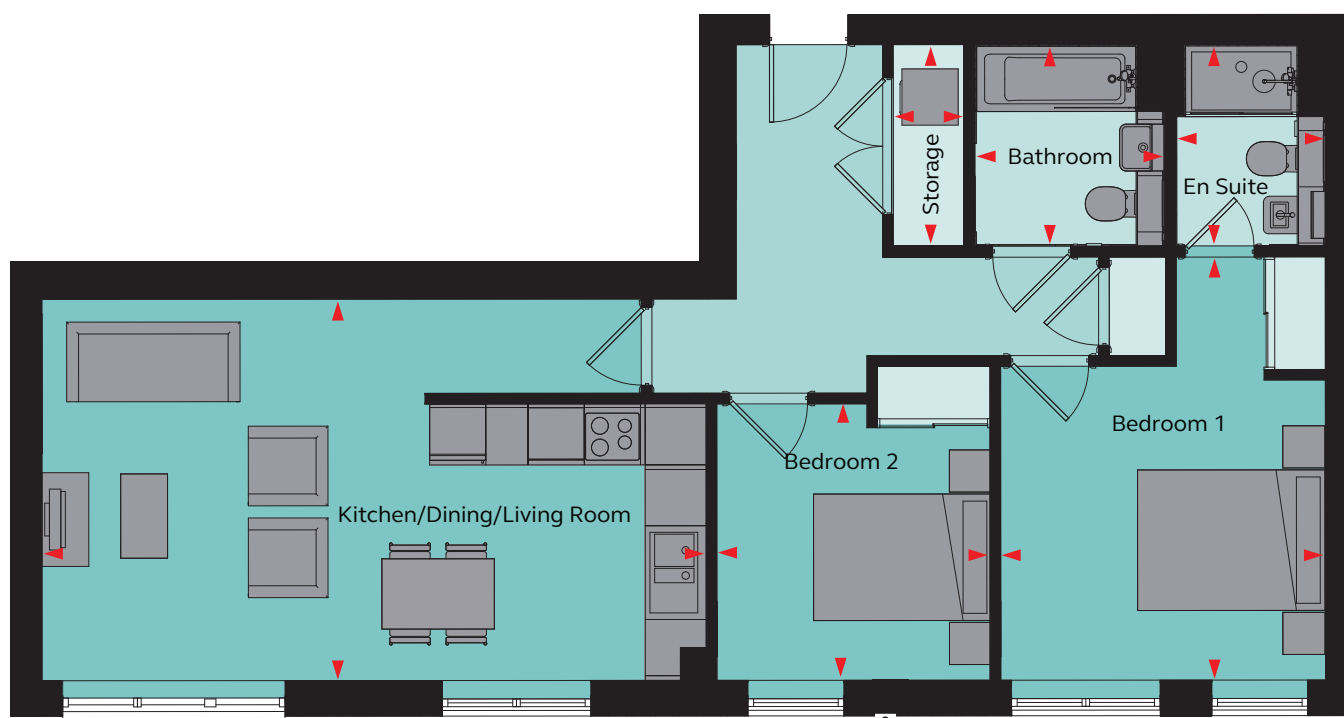

2 Bedroom Apartment

Type C-12
Apartment 18

WEAVERS
YARD

Floor areas

Kitchen/Dining/Living Room	7.09m x 4.03m	23' 3" x 13' 3"
Bedroom 1	3.47m x 4.47m	11' 5" x 14' 8"
En Suite	1.60m x 2.15m	5' 3" x 7' 1"
Bedroom 2	2.92m x 2.90m	9' 7" x 9' 6"
Bathroom	2.02m x 2.15m	6' 8" x 7' 1"
Storage	2.15m x 0.75m	7' 1" x 2' 6"
Total Area	72.8 sq m	783.6 sq ft

Purl House floor locator

Floor 3

These plans are to be used as a guide only to the apartment type and sizes available.