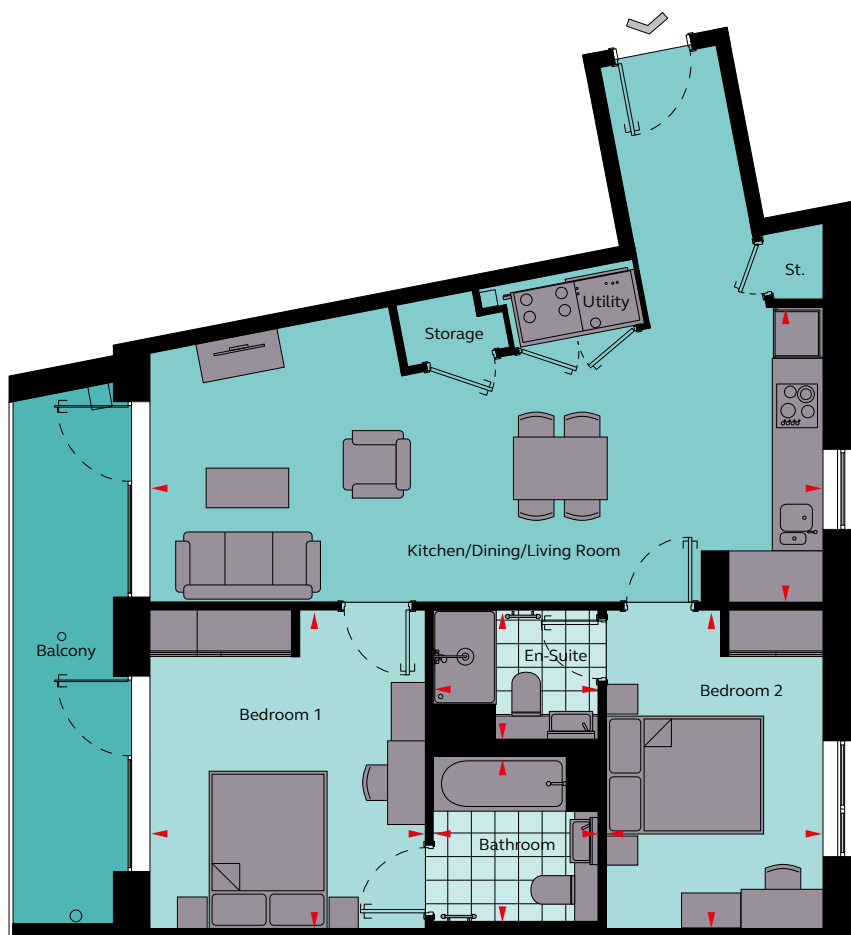

2 Bedroom Apartment

Nautilus Apartments - Type R

FORTUNES
DOCK

Floor areas

Kitchen/Dining/Living Room	8.65m x 3.75m	28' 4" x 12' 4"
Bedroom 1	3.50m x 4.05m	11' 6" x 13' 4"
En-suite bathroom	2.19m x 1.87m	7' 2" x 6' 2"
Bedroom 2	2.76m x 4.05m	9' 1" x 13' 4"
En-suite	2.19m x 1.41m	7' 2" x 4' 7"
Total Area	74.4 sq m	800.8 sq ft

Floor locator

Floor 2, 3, 4, 5, 6

These plans are to be used as a guide only and are for illustrative purposes to the apartment types and sizes available. * Handed apartment

Rent well. Live well.

grainger