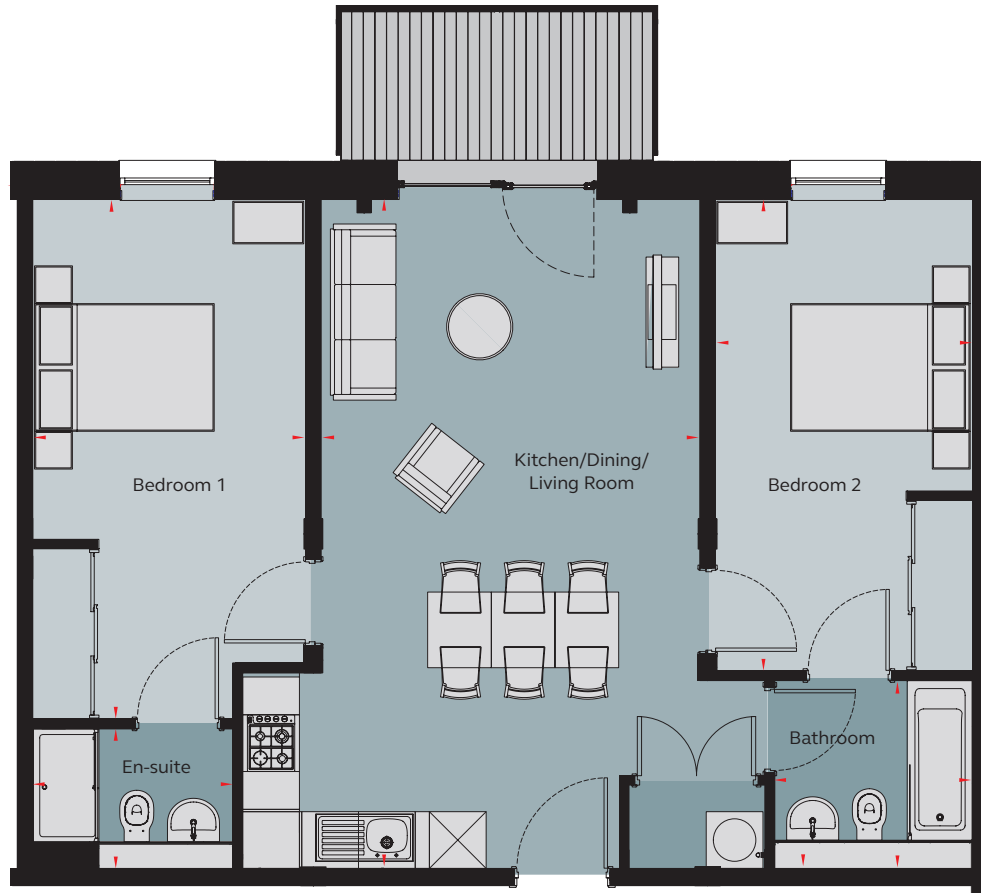

2 Bedroom Apartment

PIN YARD

Type 2

Apartments 212, 217, 312, 317, 412, 417, 512, 517, 612, 617, 712, 717, 812, 817, 907, 910, 1007, 1010, 1107, 1110

Floor areas

Kitchen/Dining/Living Room	3.98m x 7.06m	13' 1" x 23' 2"
Bedroom 1	2.86m x 5.48m	9' 5" x 18' 0"
En Suite	2.15m x 1.48m	7' 1" x 4' 10"
Bedroom 2	2.70m x 4.99m	8' 10" x 16' 4"
Bathroom	2.08m x 1.96m	6' 10" x 6' 5"

Total Area 70.0 sq m 753.47 sq ft

Floor locator

Floor 2, 3, 4, 5, 6, 7, 8, 9, 10, 11

These plans are to be used as a guide only to the apartment types available.