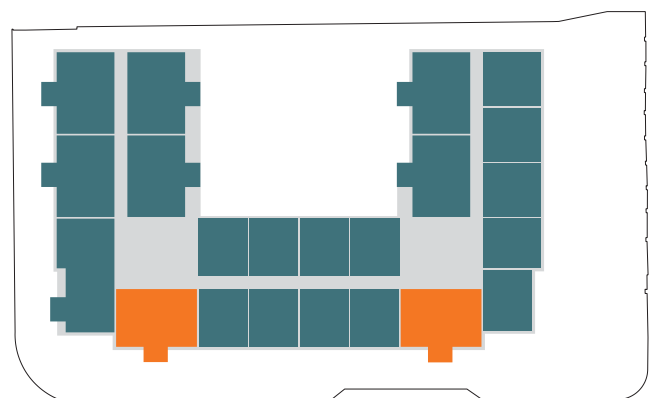

2 Bedroom Apartment

PIN YARD

Type 2

Apartments 212, 217, 312, 317, 412, 417, 512, 517, 612, 617, 712, 717, 812, 817, 907, 910, 1007, 1010, 1107, 1110

Floor areas

Kitchen/Dining/Living Room	3.98m x 7.06m	13' 1" x 23' 2"
Bedroom 1	2.86m x 5.48m	9' 5" x 18' 0"
En Suite	2.15m x 1.48m	7' 1" x 4' 10"
Bedroom 2	2.70m x 4.99m	8' 10" x 16' 4"
Bathroom	2.08m x 1.96m	6' 10" x 6' 5"

Total Area 70.0 sq m 753.47 sq ft

Floor locator

Floor 2, 3, 4, 5, 6, 7, 8, 9, 10, 11

These plans are to be used as a guide only to the apartment types available.