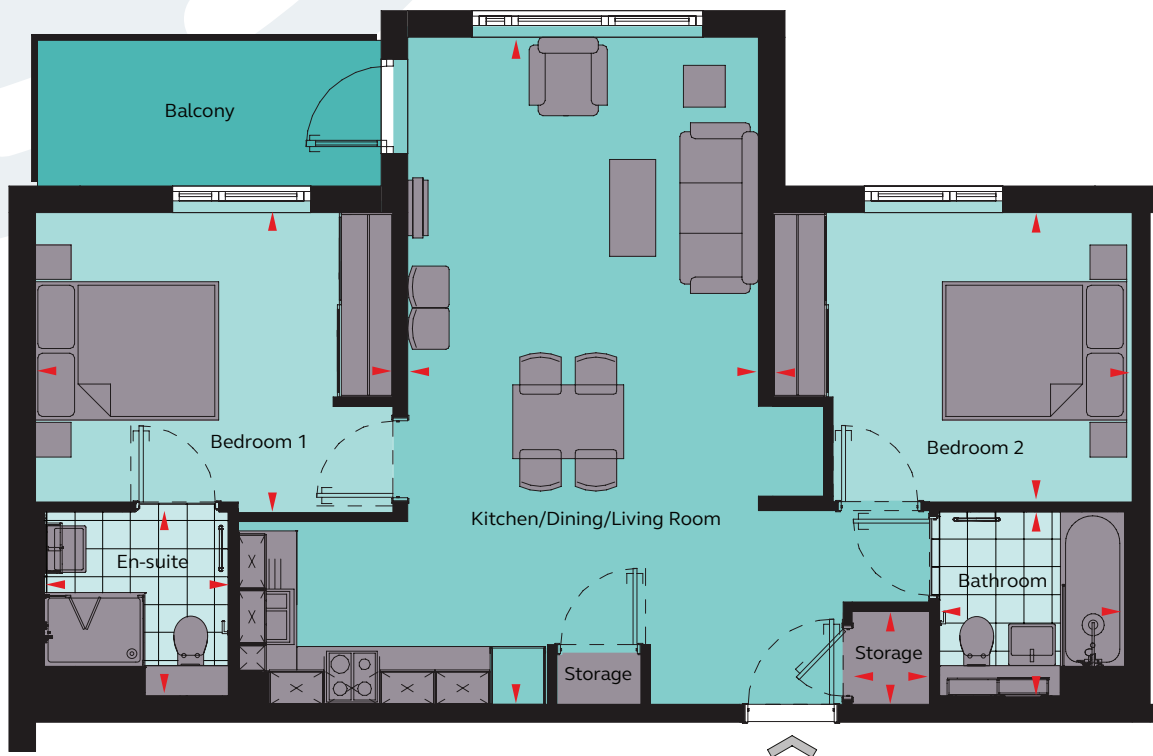

2 Bedroom Apartment

Type 02F

Apartments 205, 222*, 231*, 305, 322*, 331*, 405, 422*, 431*, 505, 522*, 531*, 605, 622*, 631*

ENIGMA
SQUARE

Floor areas

Kitchen/Dining/Living Room	3.87m x 7.25m	12' 8" x 23' 9"
Bedroom 1	3.78m x 3.27m	12' 5" x 10' 9"
En-suite	2.10m x 2.10m	6' 11" x 6' 11"
Bedroom 2	3.96m x 3.17m	12' 0" x 10' 5"
Bathroom	2.10m x 2.10m	6' 11" x 6' 11"
Storage	0.92m x 1.03m	3' 0" x 3' 5"

Total Area **71.19 sq m** **766.3 sq ft**

Floor locator

Floor 2, 3, 4, 5, 6

These plans are to be used as a guide only and are for illustrative purposes to the apartment types and sizes available. * Handed apartment.