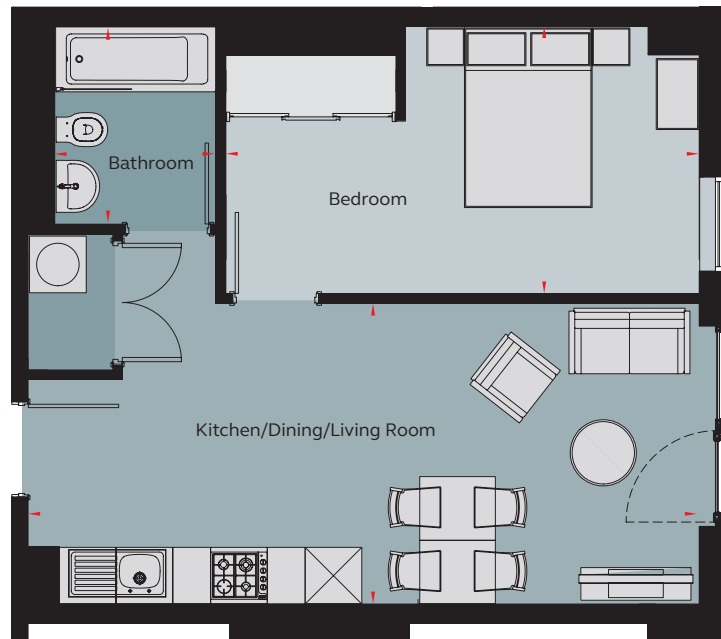

1 Bedroom Apartment

Type 1A

Apartment 905, 1005, 1105

PIN YARD

Floor areas

Kitchen/Dining/Living Room	7.10m x 3.18m	23' 4" x 10' 5"
Bedroom	5.08m x 2.83m	16' 8" x 9' 3"
Bathroom	1.99m x 2.09m	6' 6" x 6' 10"

Total Area	42.9 sq m	461.77 sq ft
-------------------	------------------	---------------------

Floor locator

Floor 9, 10, 11

These plans are to be used as a guide only to the apartment types available.