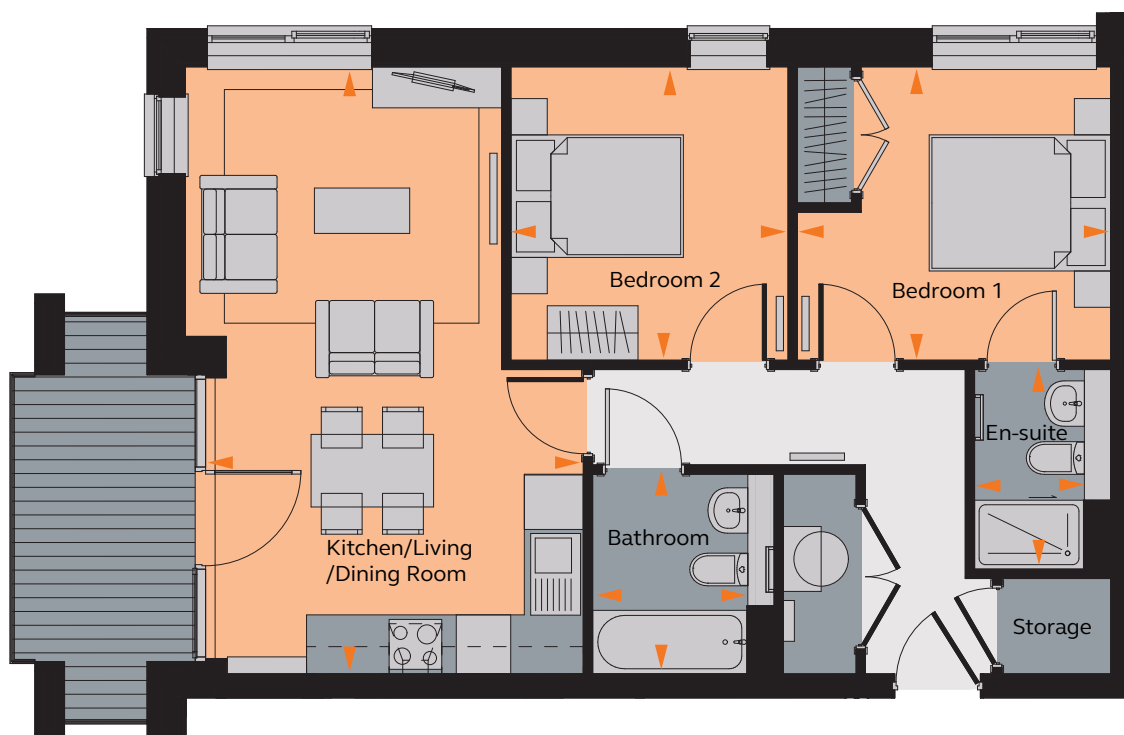

2 Bedroom Apartment

Type F

Units 005, 028, 051, 074

GATEHOUSE
APARTMENTS

Floor areas

Kitchen/Dining/Living Room	3.54m x 6.09m	11' 7" x 20' 0"
Bedroom 1	3.31m x 3.21m	10' 10" x 10' 6"
En-suite	1.28m x 2.28m	4' 3" x 7' 6"
Bedroom 2	3.05m x 3.21m	10' 0" x 10' 6"
Bathroom	1.69m x 2.20m	5' 7" x 7' 3"
Total Area	66.50 sq m	715.80 sq ft

Floor locator

Floor 1, 2, 3, 4

These plans are to be used as a guide only to the apartment types available.