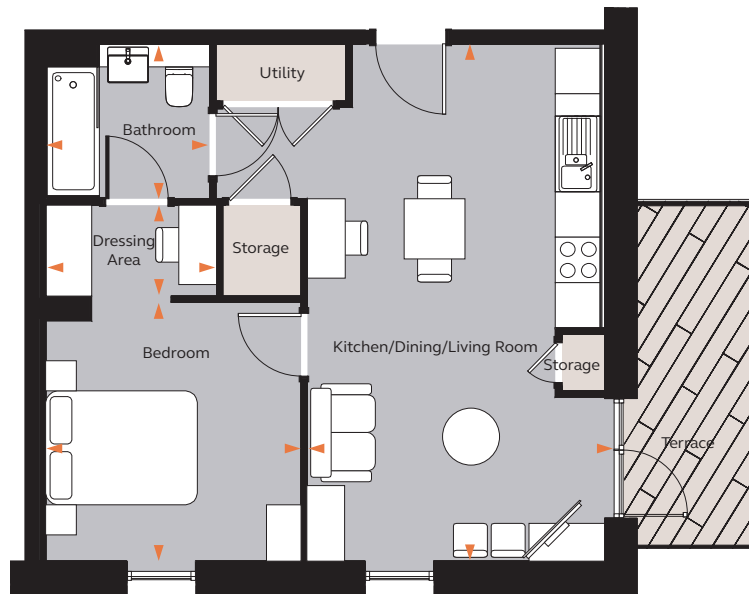

MILLET
PLACE

2 Bedroom Apartment

Adlay Apartments
Units 42

Floor areas

Kitchen/Dining/Living	3.93m x 6.84m	12' 11" x 22' 5"
Bedroom	3.37m x 3.43m	11' 1" x 11' 3"
Dressing Area	2.26m x 1.20m	7' 5" x 3' 11"
Bathroom	2.16m x 2.30m	7' 1" x 7' 7"
Total Area (NIA)	50.4 sq m	543 sq ft
Balcony	7.2 sq m	78 sq ft

Floor locator

Block C
Floor 6

These plans are to be used as a guide only to the apartment types available.

All measurements are estimated and for guidance only.