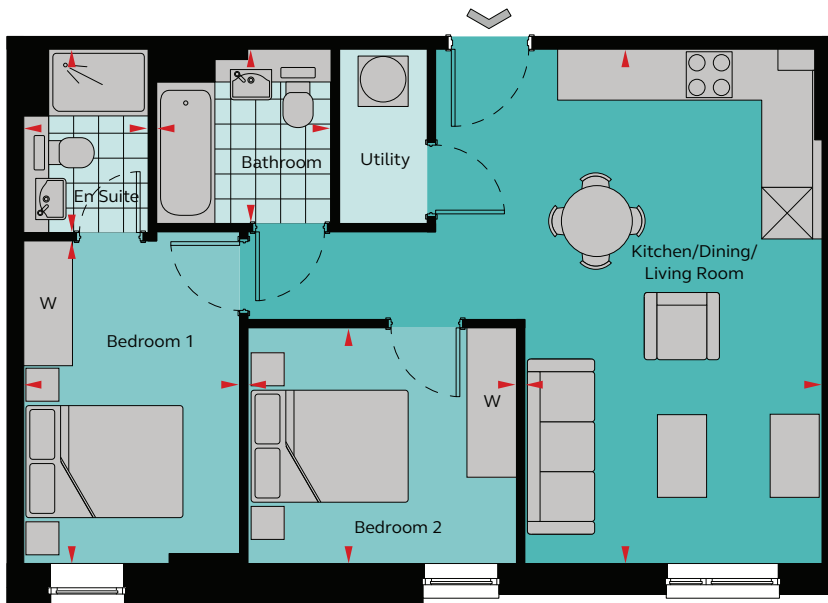

# 2 Bedroom Apartment

Type C

## Floor areas

Kitchen / Dining / Living	3.57m x 6.18m	11' 9" x 20' 3"
Bedroom 1	2.60m x 3.88m	8' 6" x 12' 9"
Ensuite	1.50m x 2.20m	4' 11" x 7' 3"
Bedroom 2	3.23m x 2.83m	10' 7" x 9' 3"
Bathroom	2.10m x 2.10m	6' 11" x 6' 11"
<b>Total Area</b>	<b>59.3 sq m</b>	<b>638.30 sq ft</b>

## Floor locator

Nickel floors

Ingot floors 1, 2, 3, 4, 5, 6, 7

These plans are to be used as a guide only and are for illustrative purposes to the apartment types and sizes available.