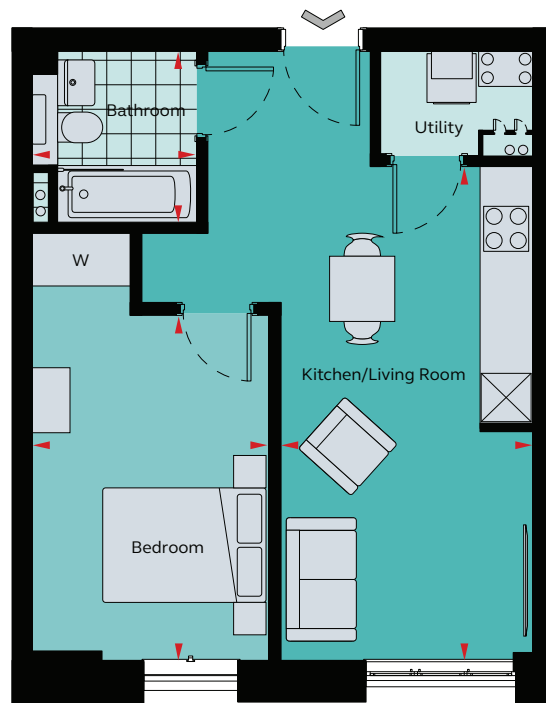

1 Bedroom Apartment

Type D

MILLWRIGHTS
PLACE

Floor areas

Kitchen / Living Room	3.08m x 6.02m	10' 1" x 19' 9"
Bedroom 1	2.92m x 4.23m	9' 7" x 13' 11"
Bathroom	2.03m x 2.12m	6' 8" x 6' 11"
Total Area	45.0 sq m	485 sq ft

Floor locator

Floors 1, 2, 3, 4, 5, 6, 7, 8, 9, 10, 11, 12, 13

These plans are to be used as a guide only and are for illustrative purposes to the apartment types and sizes available. Window positions and internal layout may vary slightly. Some apartments will be handed.