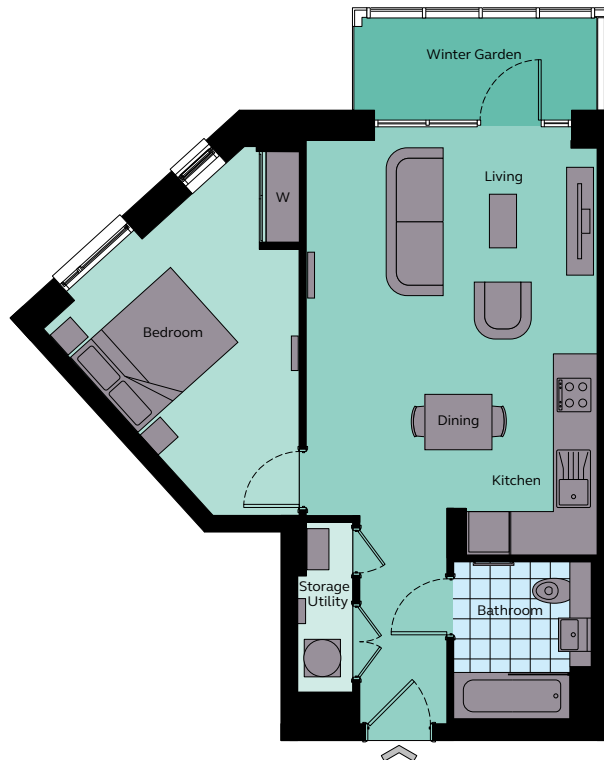

1 Bedroom Apartment

Type D

108, 208, 308, 408, 504, 604,

Floor areas

| | | |
|-------------------|-----------|-------------|
| Total Area | 51.9 sq m | 558.5 sq ft |
|-------------------|-----------|-------------|

Floor locator

Floors 1st - 6th

These plans are to be used as a guide only and are for illustrative purposes to the apartment types and sizes available. Window positions and internal layout may vary slightly.