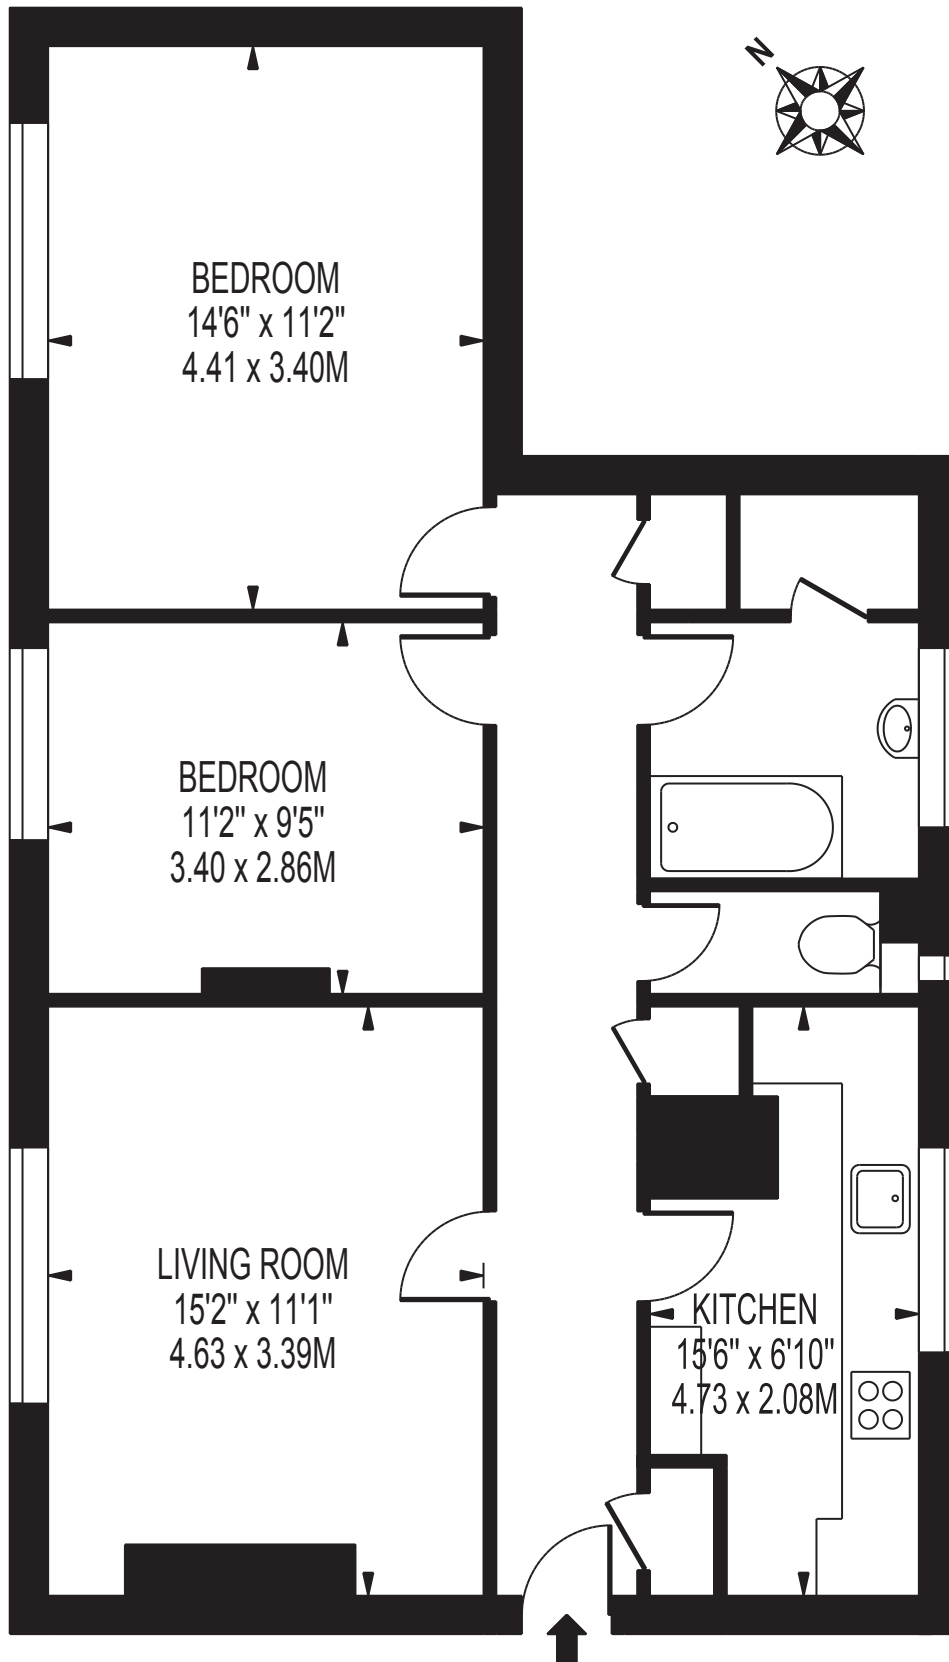

WILBRAHAM HOUSE

APPROXIMATE GROSS INTERNAL FLOOR AREA: 758 SQ FT - 70.38 SQ M

FOURTH FLOOR

FOR ILLUSTRATION PURPOSES ONLY

THIS FLOOR PLAN SHOULD BE USED AS A GENERAL OUTLINE FOR GUIDANCE ONLY AND DOES NOT CONSTITUTE IN WHOLE OR IN PART AN OFFER OR CONTRACT. ANY INTENDING PURCHASER OR LESSEE SHOULD SATISFY THEMSELVES BY INSPECTION, SEARCHES, ENQUIRIES AND FULL SURVEY AS TO THE CORRECTNESS OF EACH STATEMENT. ANY AREAS, MEASUREMENTS OR DISTANCES QUOTED ARE APPROXIMATE AND SHOULD NOT BE USED TO VALUE A PROPERTY OR BE THE BASIS OF ANY SALE OR LET.