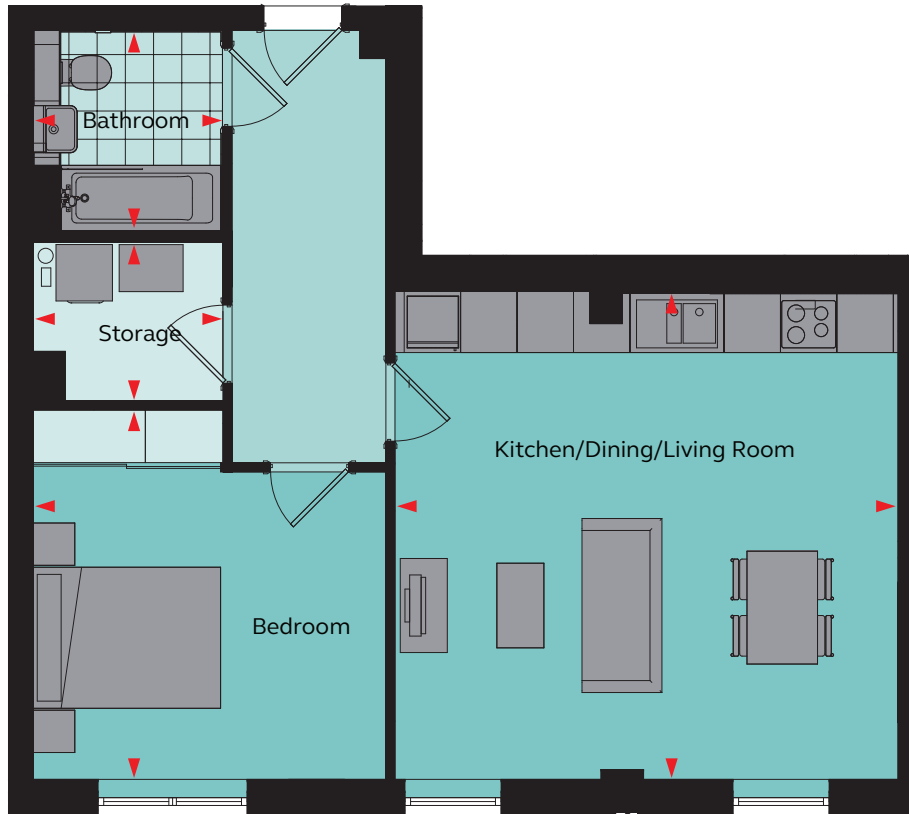

1 Bedroom Apartment

Type A-01
Apartment 001

WEAVERS
YARD

Floor areas

Kitchen/Dining/Living Room	5.35m x 5.19m	17' 7" x 17' 0"
Bedroom 1	3.76m x 3.27m	12' 4" x 10' 9"
Bathroom	2.02m x 2.15m	6' 8" x 7' 1"
Storage	2.02m x 1.69m	6' 8" x 5' 7"

Total Area **58.2 sq m** **626.5 sq ft**

Bamboo House floor locator

Floor 1

These plans are to be used as a guide only to the apartment type and sizes available.