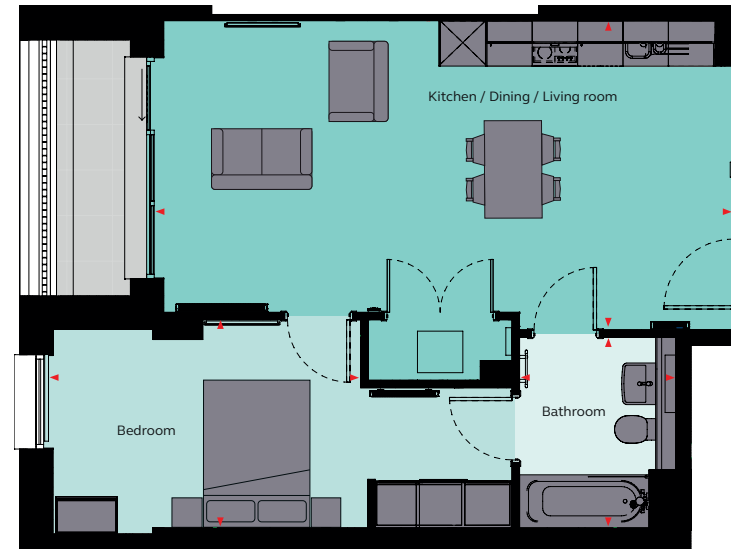

1 Bedroom Apartment

Type 16

B115, B216, B316, B416, B516, B616, B715

Floor areas

Kitchen / Dining / Living Room	7.7m x 4.1m	25'3" x 13'5"
Bedroom 1	2.7m x 4.1m	8'10" x 13'5"
Bathroom	2.0m x 2.5m	6'7" x 8'2"
Total Area	53.02 sq m	570.72 sq ft

Floor locator

Floors 1st - 7th

GLASSHOUSE
SQUARE

These plans are to be used as a guide only and are for illustrative purposes to the apartment types and sizes available.