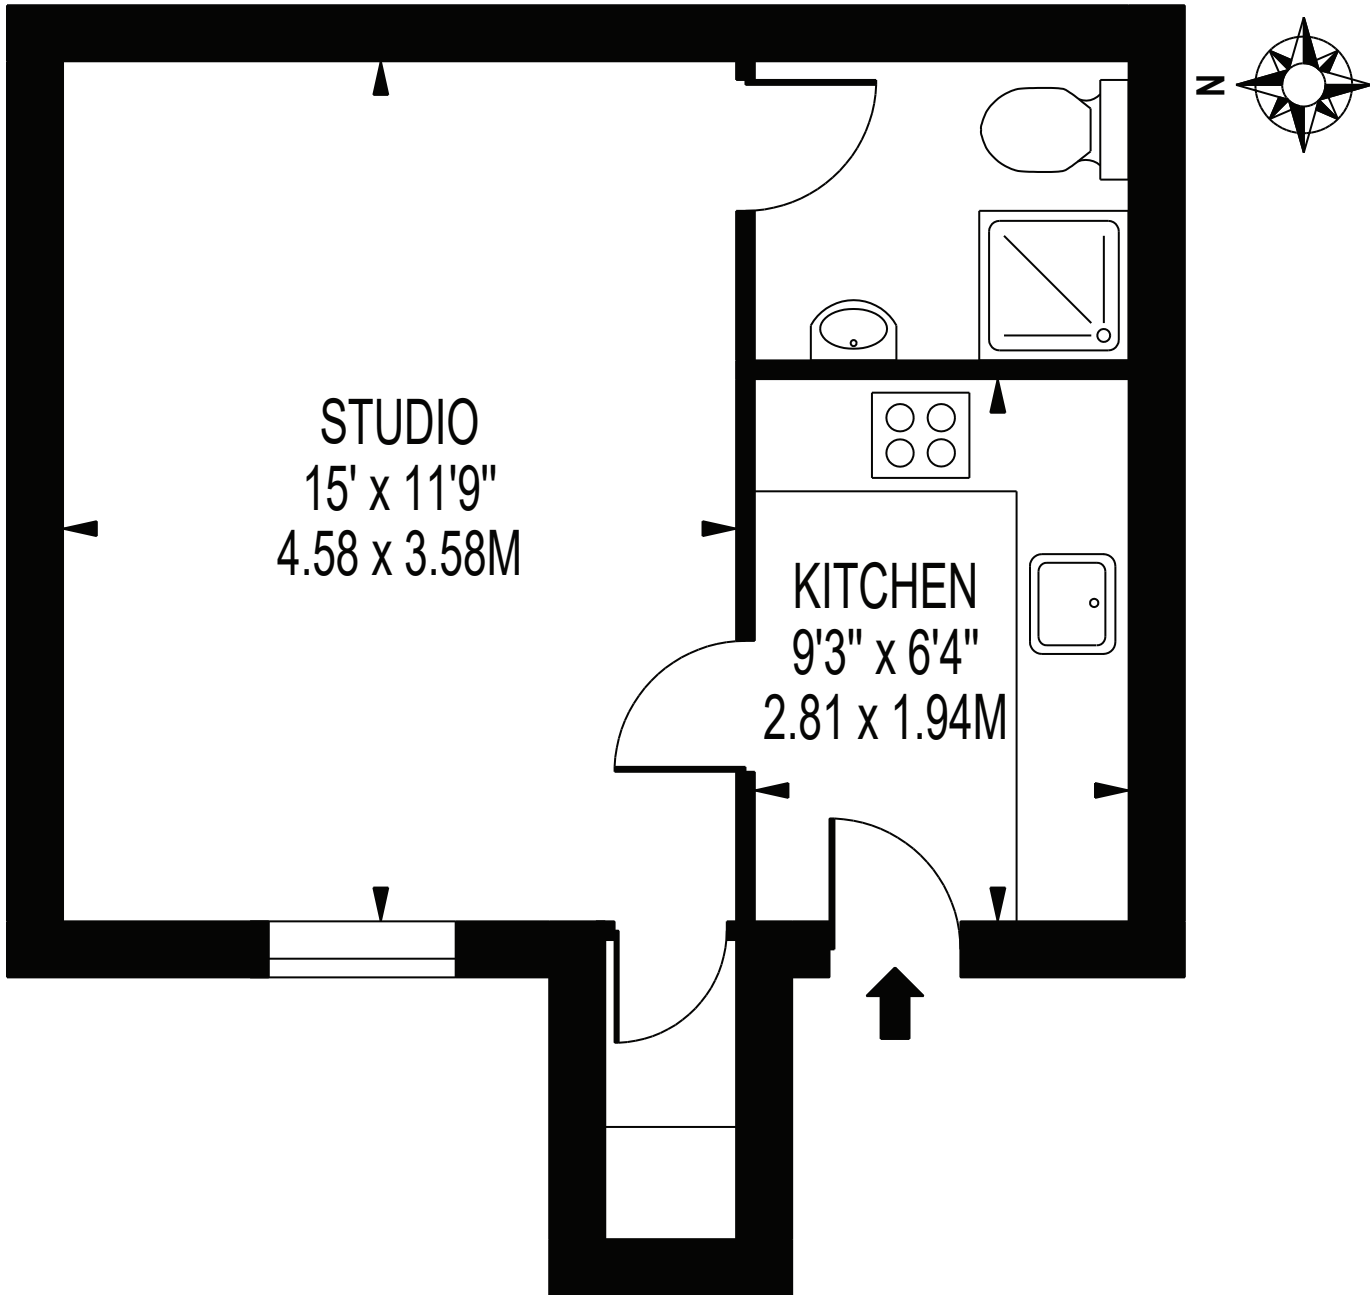

# THE GARDENS

APPROXIMATE GROSS INTERNAL FLOOR AREA: 295 SQ FT - 27.41 SQ M

## LOWER GROUND FLOOR

FOR ILLUSTRATION PURPOSES ONLY

THIS FLOOR PLAN SHOULD BE USED AS A GENERAL OUTLINE FOR GUIDANCE ONLY AND DOES NOT CONSTITUTE IN WHOLE OR IN PART AN OFFER OR CONTRACT. ANY INTENDING PURCHASER OR LESSEE SHOULD SATISFY THEMSELVES BY INSPECTION, SEARCHES, ENQUIRIES AND FULL SURVEY AS TO THE CORRECTNESS OF EACH STATEMENT. ANY AREAS, MEASUREMENTS OR DISTANCES QUOTED ARE APPROXIMATE AND SHOULD NOT BE USED TO VALUE A PROPERTY OR BE THE BASIS OF ANY SALE OR LET.