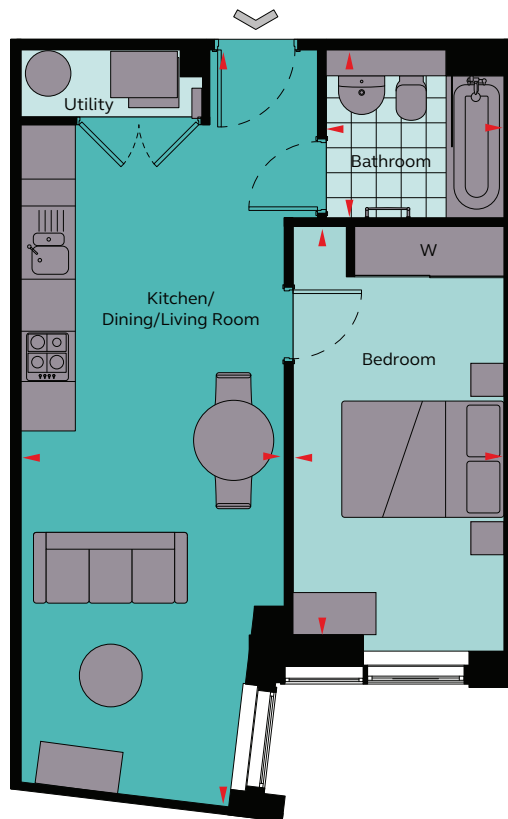

1 Bedroom Apartment

Type Y

THE
BARNUM

Floor areas

Kitchen / Dining / Living	3.16 m x 9.08 m	10' 5" x 29' 10"
Bedroom	2.55 m x 4.91 m	8' 5" x 16' 1"
Bathroom	2.15 m x 2.00 m	7' 1" x 6' 7"
Total Area	46.14 sq m	496.68 sq ft

Floor locator

Floor 2, 3, 4, 5, 6, 7, 8

These plans are to be used as a guide only and are for illustrative purposes to the apartment types and sizes available.