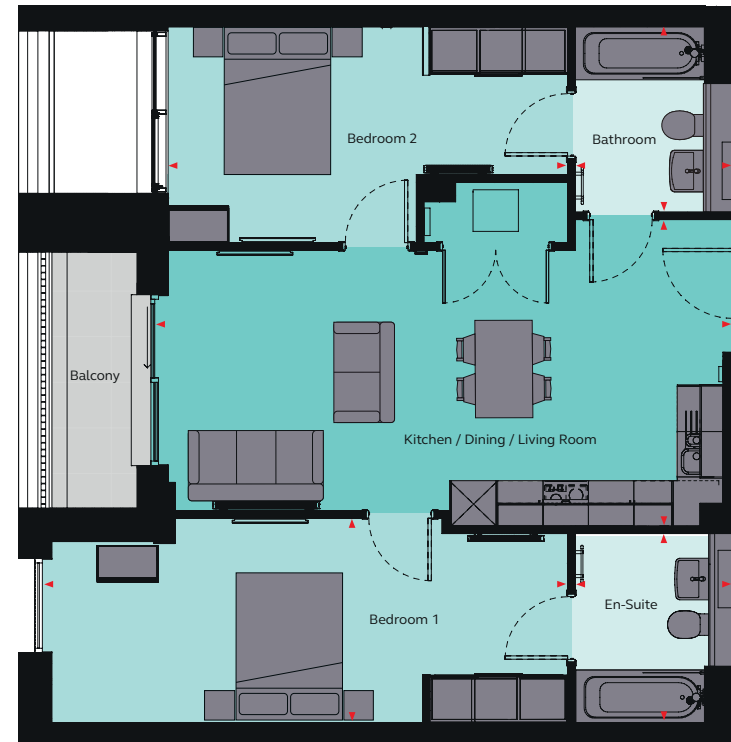

2 Bedroom Apartment

Type 22

B112, B213, B313, B413, B513, B613, B712

Floor areas

Kitchen / Dining / Living Room	7.6m x 4.1m	24'11" x 13'5"
Bedroom 1	6.9m x 2.7m	22'8" x 8'10"
En-Suite	2.1m x 2.5m	6'11" x 8'2"
Bedroom 2	5.3m x 2.9m	17'5" x 9'6"
Bathroom	2.1m x 2.4m	6'11" x 7'10"
Total Area	72.85 sq m	784.15 sq ft

Floor locator

Floors 1st - 7th

GLASSHOUSE
SQUARE