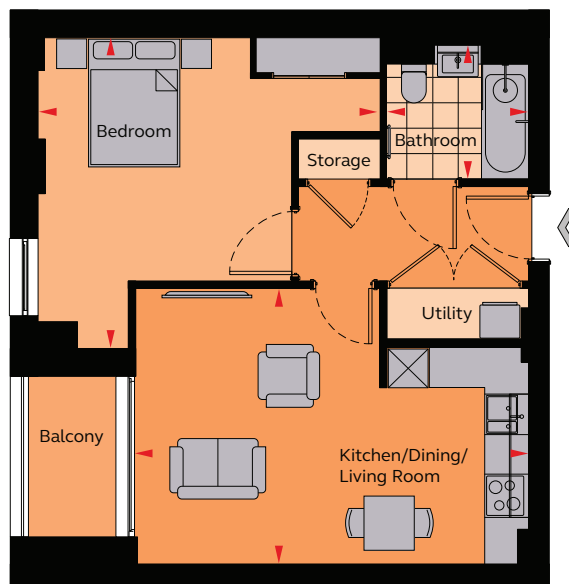

# 1 Bedroom Apartment

## Type 1F

Apartments No. 118, 218, 318

THE  
MINT

### Floor areas

Kitchen / Dining / Living	4.07 m / 5.91 m	13.4 ft / 19.4 ft
Bedroom	3.62 m / 3.70 m	11.9 ft / 12.2 ft
Bathroom	1.70 m / 2.10 m	5.6 ft / 6.9 ft
<b>Total Area</b>	<b>52.3 sq m</b>	<b>563 sq ft</b>

### Floor locator

Floor 1, 2, 3

These plans are to be used as a guide only and are for illustrative purposes to the apartment types and sizes available. \* Handed apartment

Rent well. Live well.

grainger